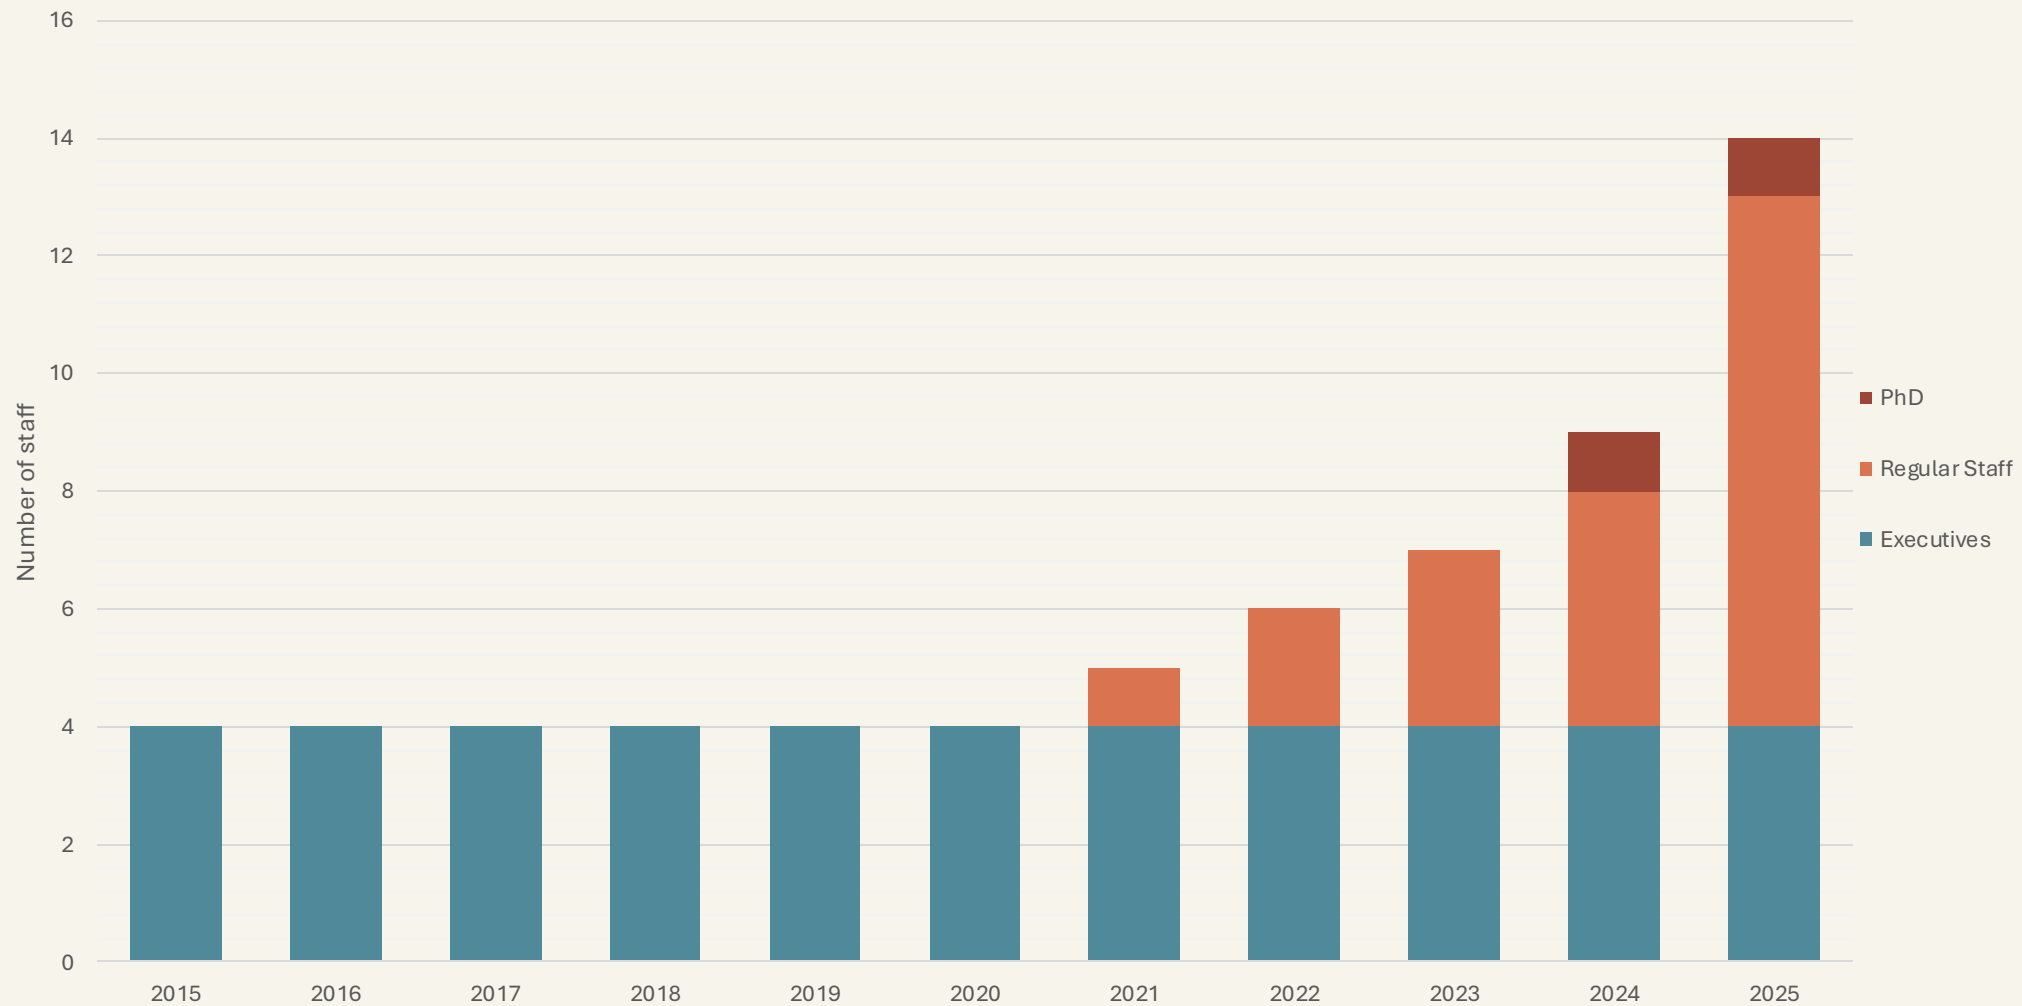

Team ለደግፎታዎቻችን

All Team members, including Executives, Regular Staff, and funded PhD team members

Team ᐱᓇᓯᐅᐅᓯᓪᓴ

**EXECUTIVE
PRESIDENT**

Billy Palliser

**ACTING
VICE-PRESIDENT**

James May

**EXECUTIVE
TREASURER**