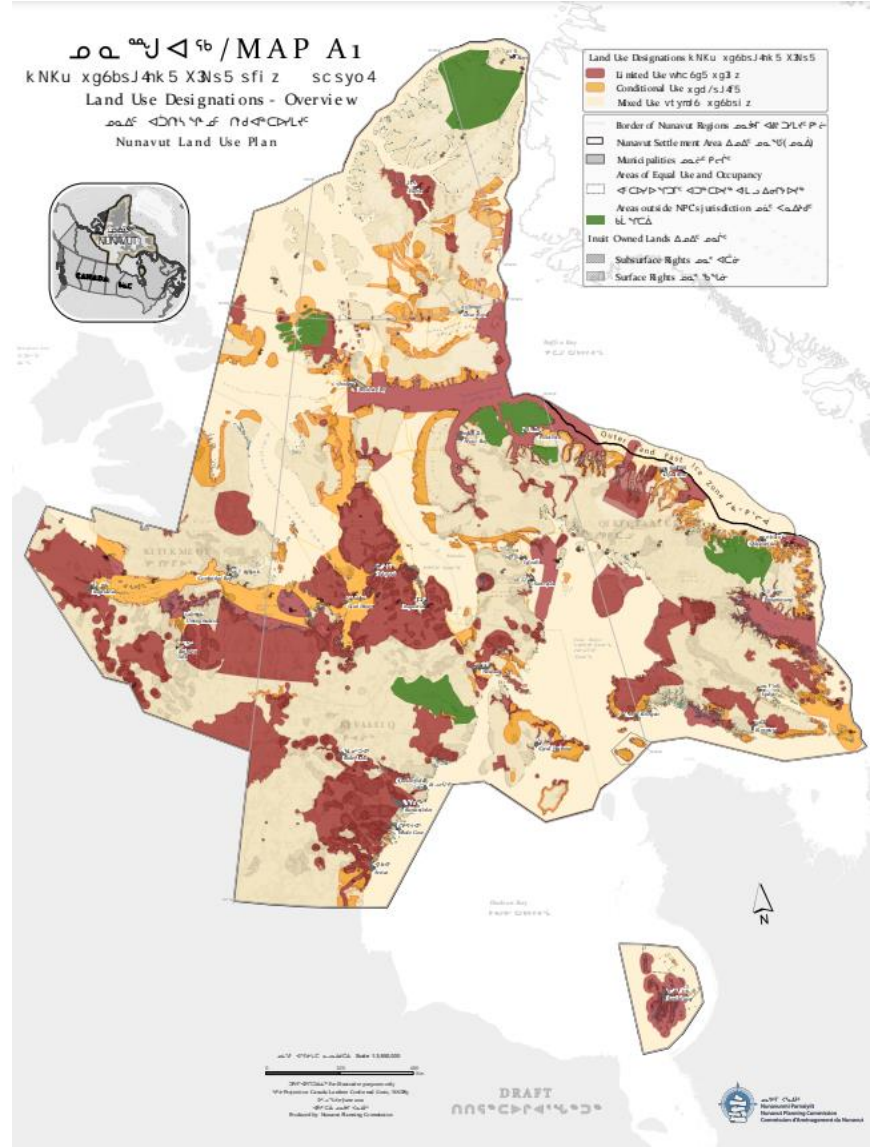

ᓄᓇᓂᓄᓐ ᓄᓇᓂᓄᓐ ᓄᓇᓂᓄᓐ ᓄᓇᓂᓄᓐ ᓄᓇᓂᓄᓐ

ArcNet

An Arctic Ocean Network of
Priority Areas for Conservation

arcnetocean.org

ArcNet MAP LEGEND

AN ARCTIC OCEAN NETWORK OF
PRIORITY AREAS FOR CONSERVATION

ArcNet
BOUNDARY

0 250 500 1,000 km

EXISTING PROTECTED AREAS

 TERRESTRIAL

 MARINE

ARCNET IDENTIFIED AREAS

 PRIORITY AREA FOR CONSERVATION

 MIGRATION BOTTLENECK

To explore, go to www.arcnetocean.org/tools, select Geranium

Geranium Decision support and visualisation tool for the Arctic Seas conservation planners

WWF ArcNet

1000 km

Arctic SDI
 AOI overlay

Select Area of Interest (AOI)
Projection: Europe
Spatial query: ArcNet Priority Areas for Conservation
Omit small CF coverage, %: 3

Select Industrial Activities (IA)
Activity group: Industrial activities
All groups | All industrial activities

Select Conservation Features (CF)
All CF groups: All conservation groups | All species and communities | All habitats and biotopes
Individual CFs: All conservation features

Select analysis parameter
Time of year: Whole year
Epoch: To 2025
Analysis type: Conservation Concern