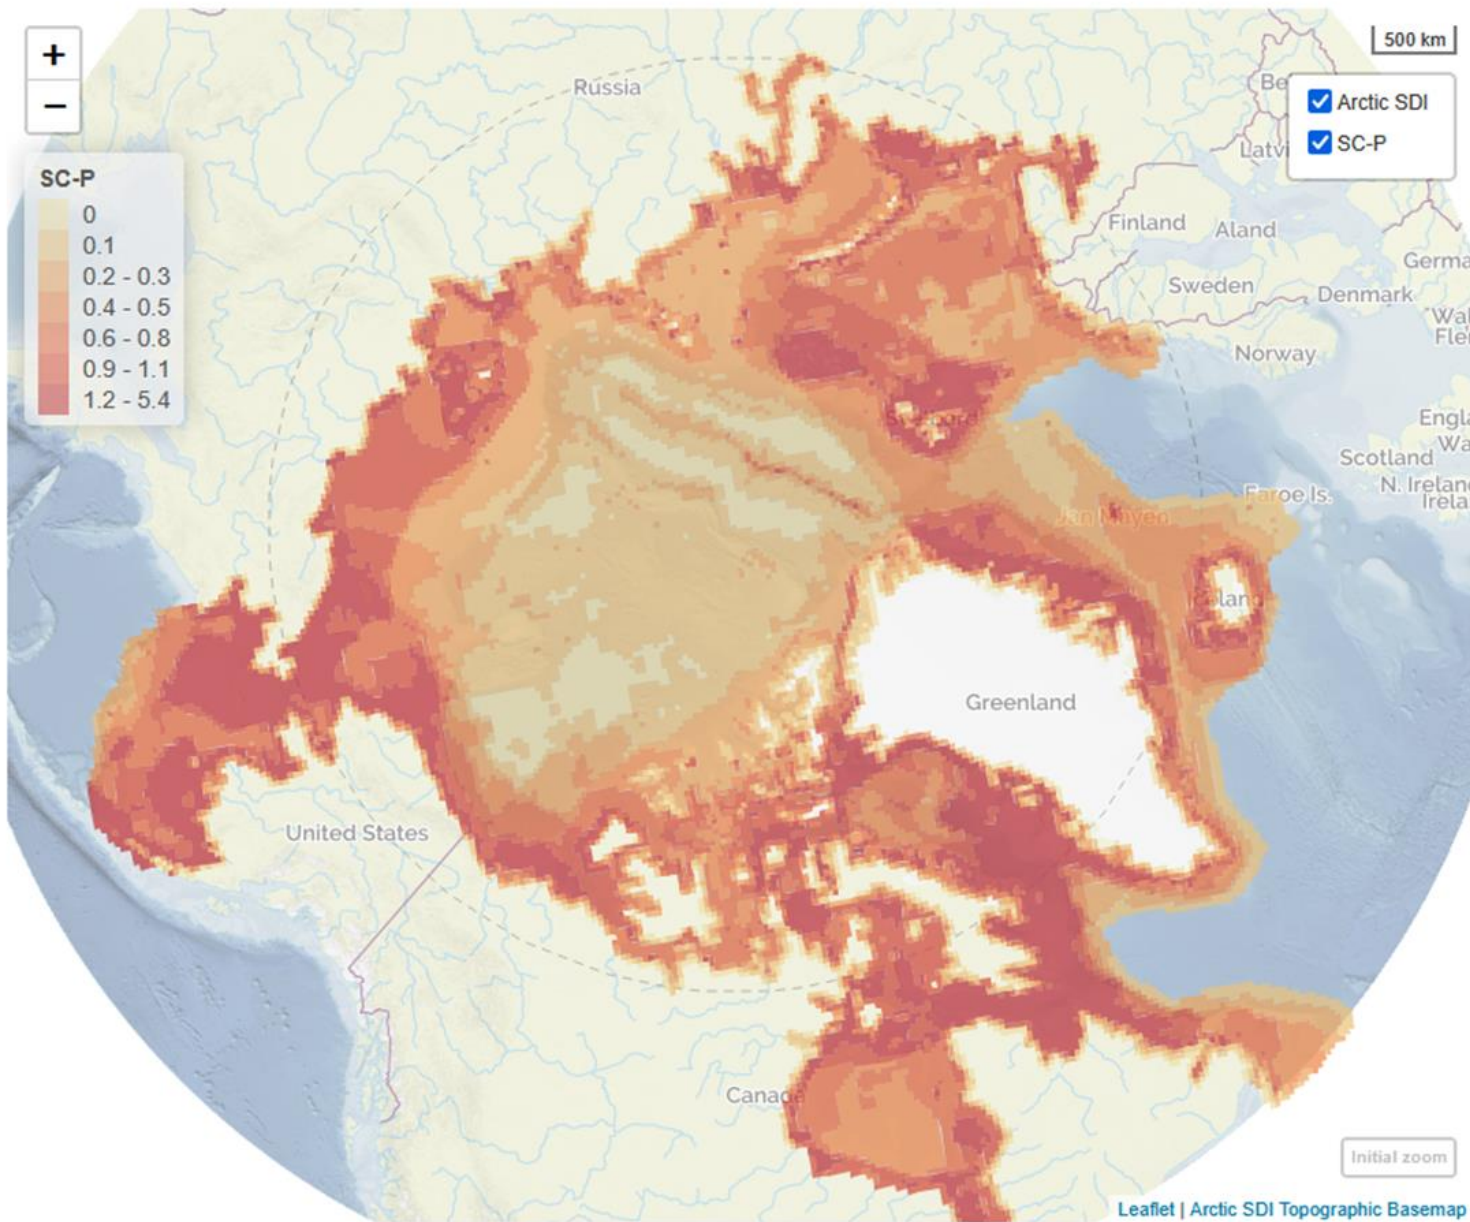

ArcNet domain