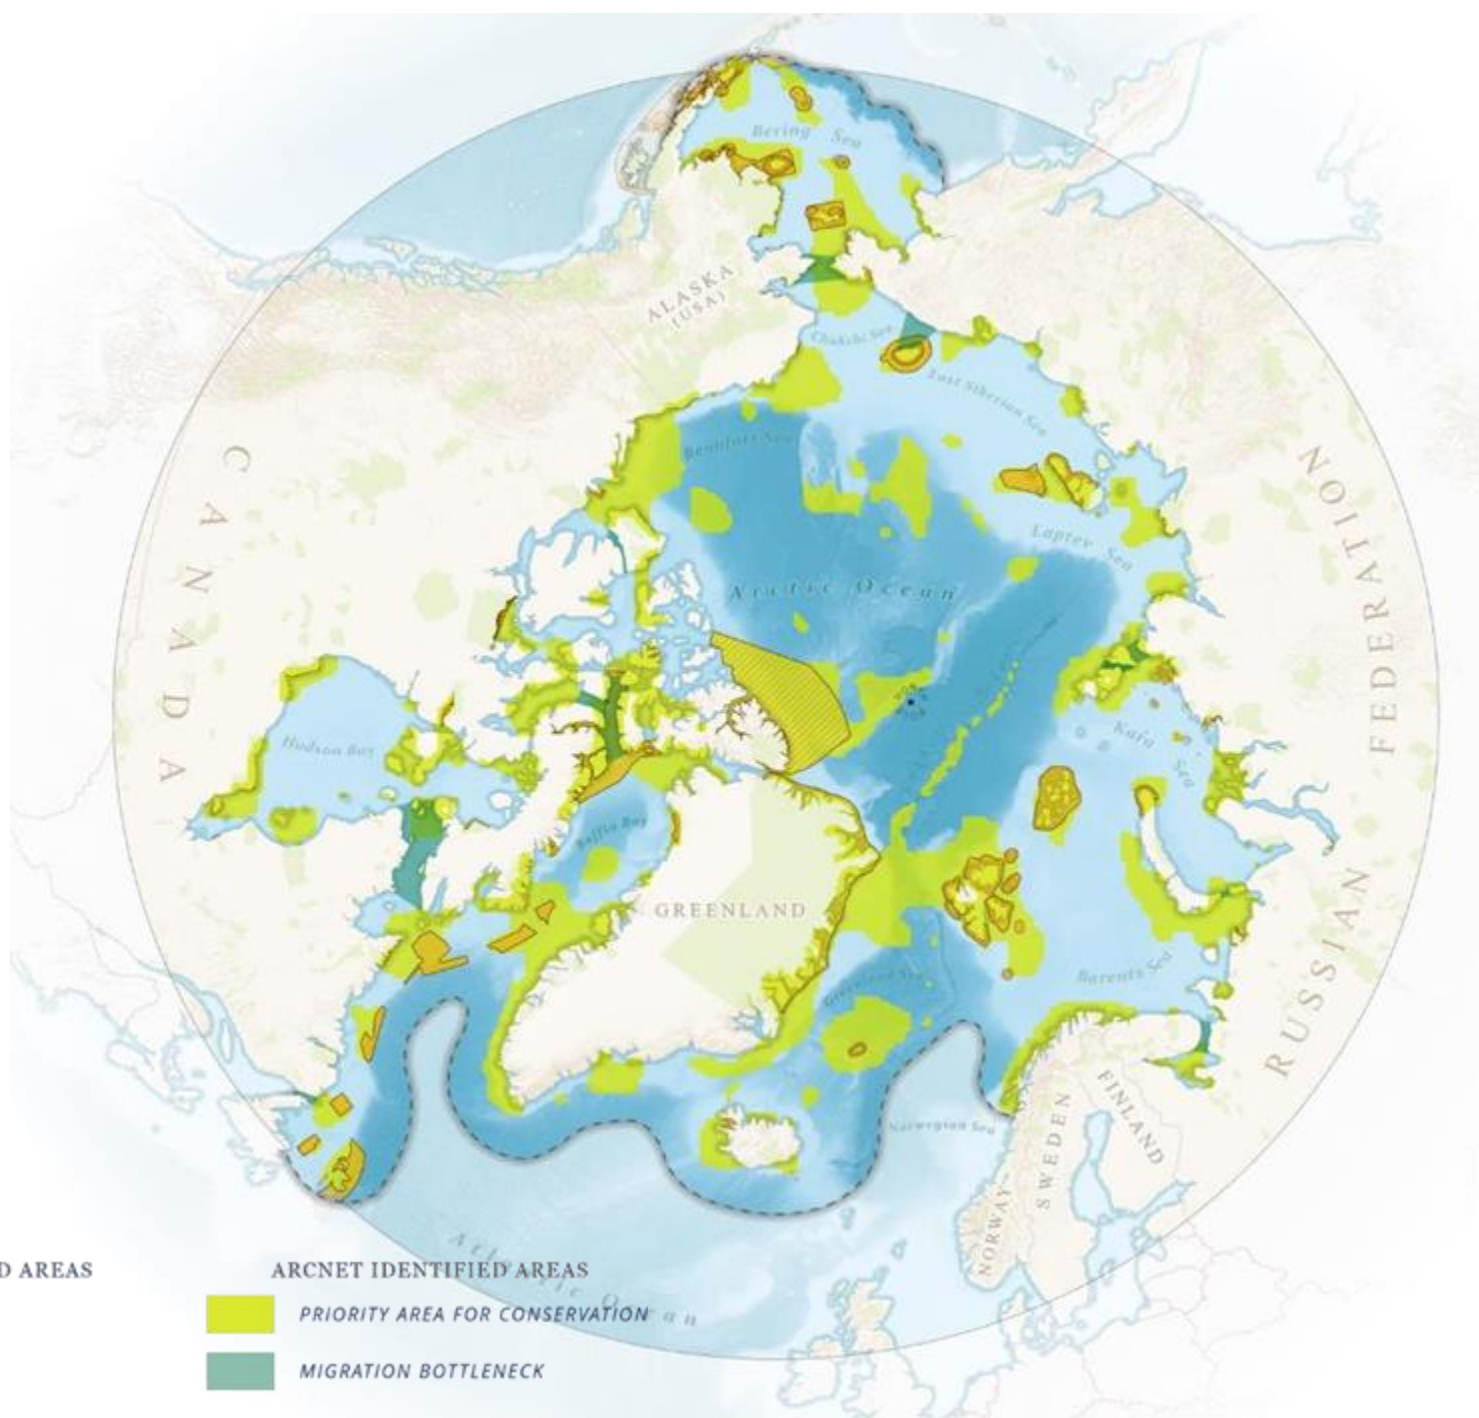

ᓄᓇᓂᓄᓐ ᓄᓇᓂᓄᓐ ᓄᓇᓂᓄᓐ ᓄᓇᓂᓄᓐ ᓄᓇᓂᓄᓐ

ArcNet

An Arctic Ocean Network of
Priority Areas for Conservation

arcnetocean.org

ArcNet MAP LEGEND

AN ARCTIC OCEAN NETWORK OF
PRIORITY AREAS FOR CONSERVATION

ArcNet
BOUNDARY

0 250 500 1,000 km

EXISTING PROTECTED AREAS

 TERRESTRIAL

 MARINE

ARCNET IDENTIFIED AREAS

 PRIORITY AREA FOR CONSERVATION

 MIGRATION BOTTLENECK

To explore, go to www.arcnetocean.org/tools, select Geranium

Geranium Decision support and visualisation tool for the Arctic Seas conservation planners

WWF ArcNet

1000 km

Arctic SDI
 AOI overlay

Select Area of Interest (AOI)
Projection: Europe
Spatial query: ArcNet Priority Areas for Conservation
Omit small CF coverage, %: 3

Select Industrial Activities (IA)
Activity group: Industrial activities
All groups | All industrial activities