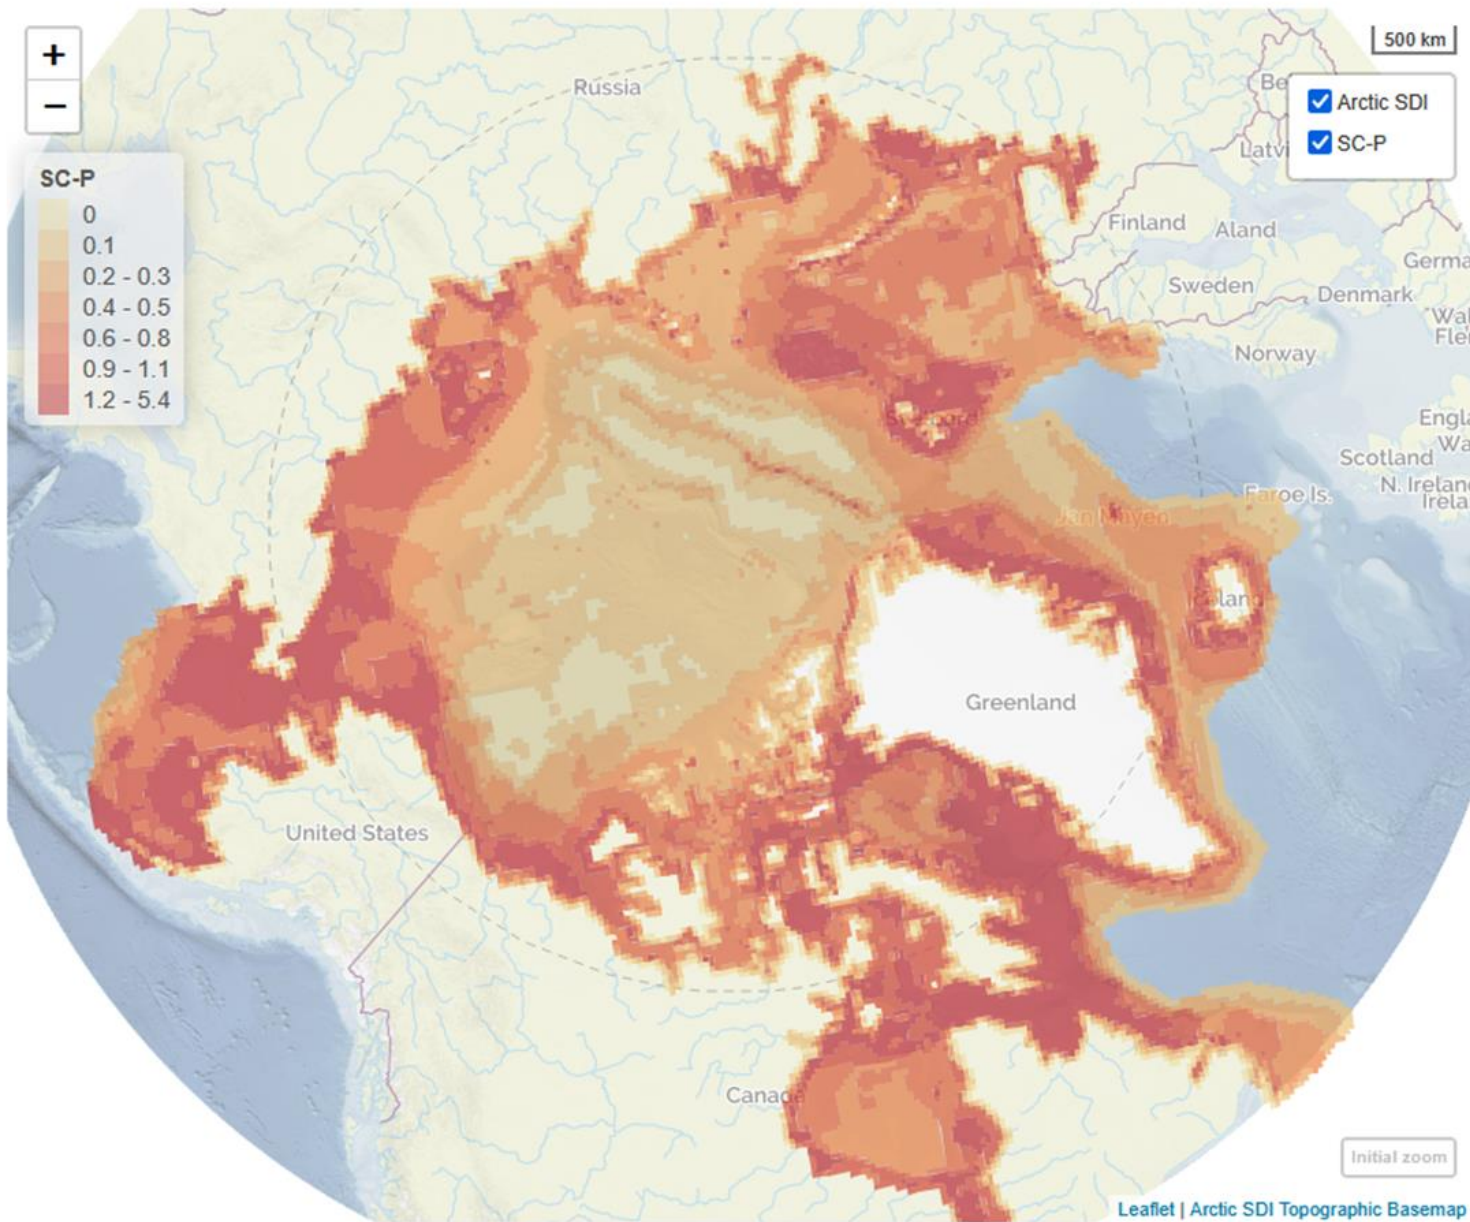

**View Analysis Results**

Overview for ArcNet domain | ArcNet domain Details

**More Information**

All Industrial Activities | All Conservation Features

Leaflet | Arctic SDI Topographic Basemap

ArcNet domain

- What ships are operating in Nunavut and other parts of the Canadian Arctic.
- Where these ships are from.
- How much sewage and greywater they are discharging.
- How fast they are going.

Results can be at fine resolution, down to 25 km<sup>2</sup>.