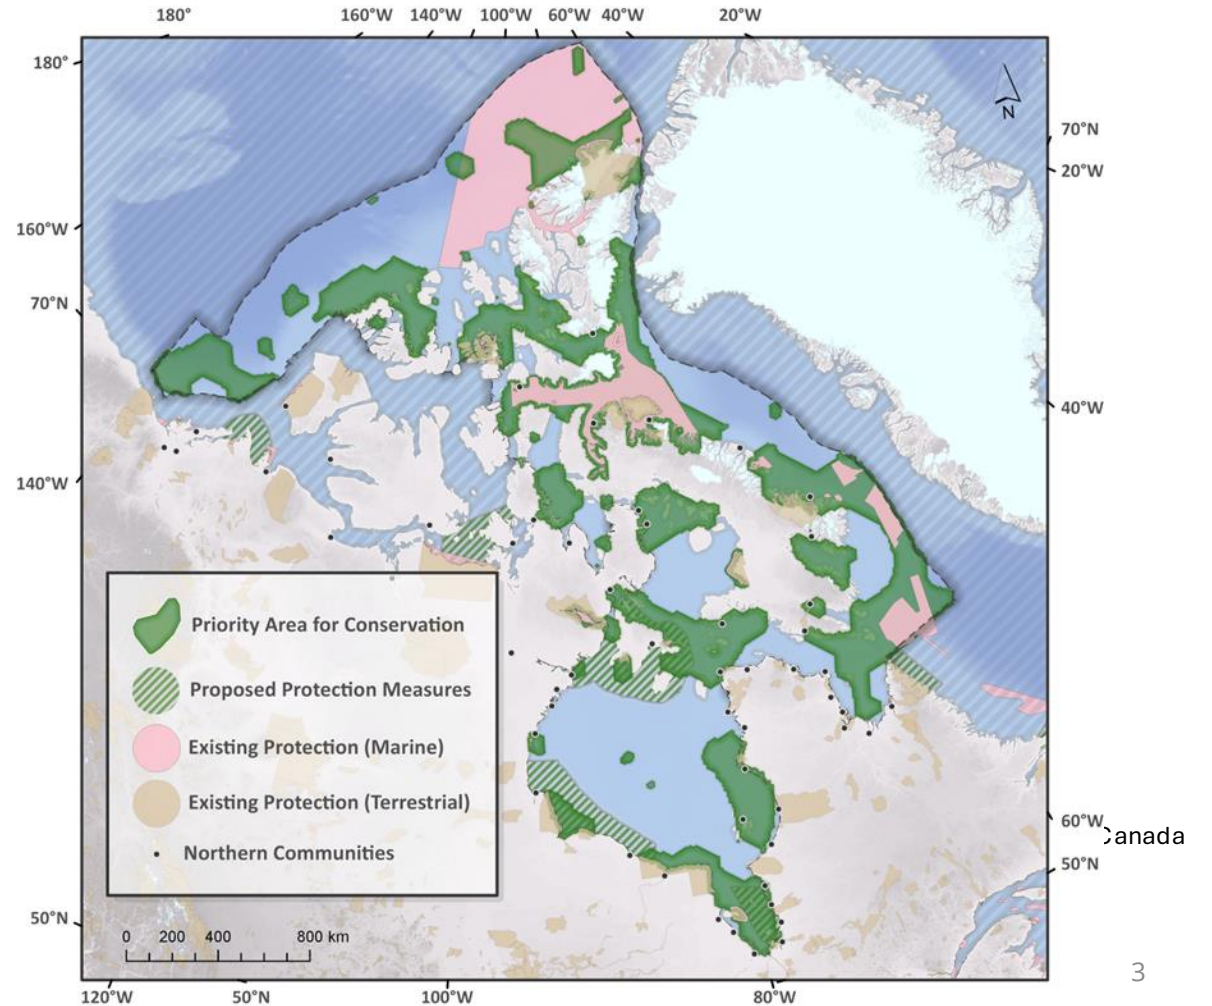

CanPAC:

Canadian Arctic Marine Priority Areas for Conservation