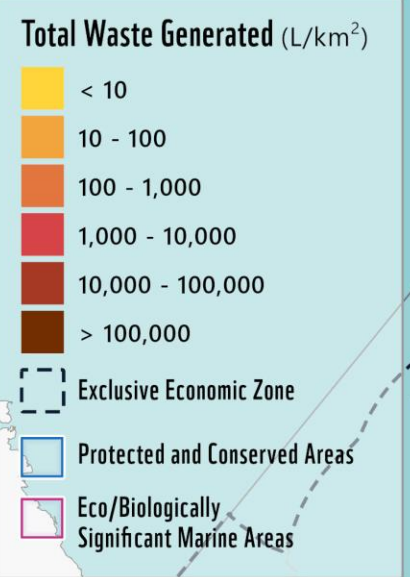

Operational Shipping Waste in the Canadian Arctic 2022