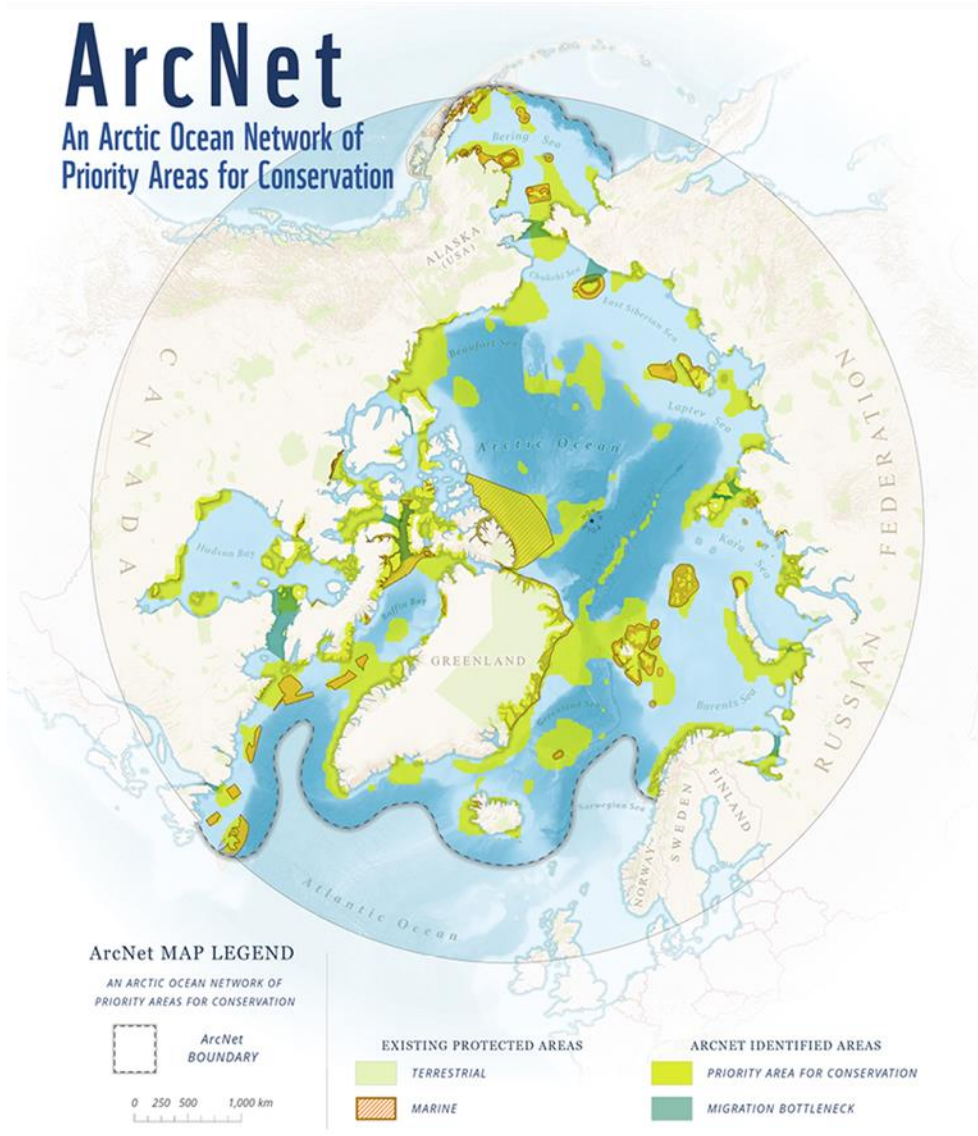

WWF's Arctic MPA Network Planning

ArcNet

An Arctic Ocean Network of Priority Areas for Conservation