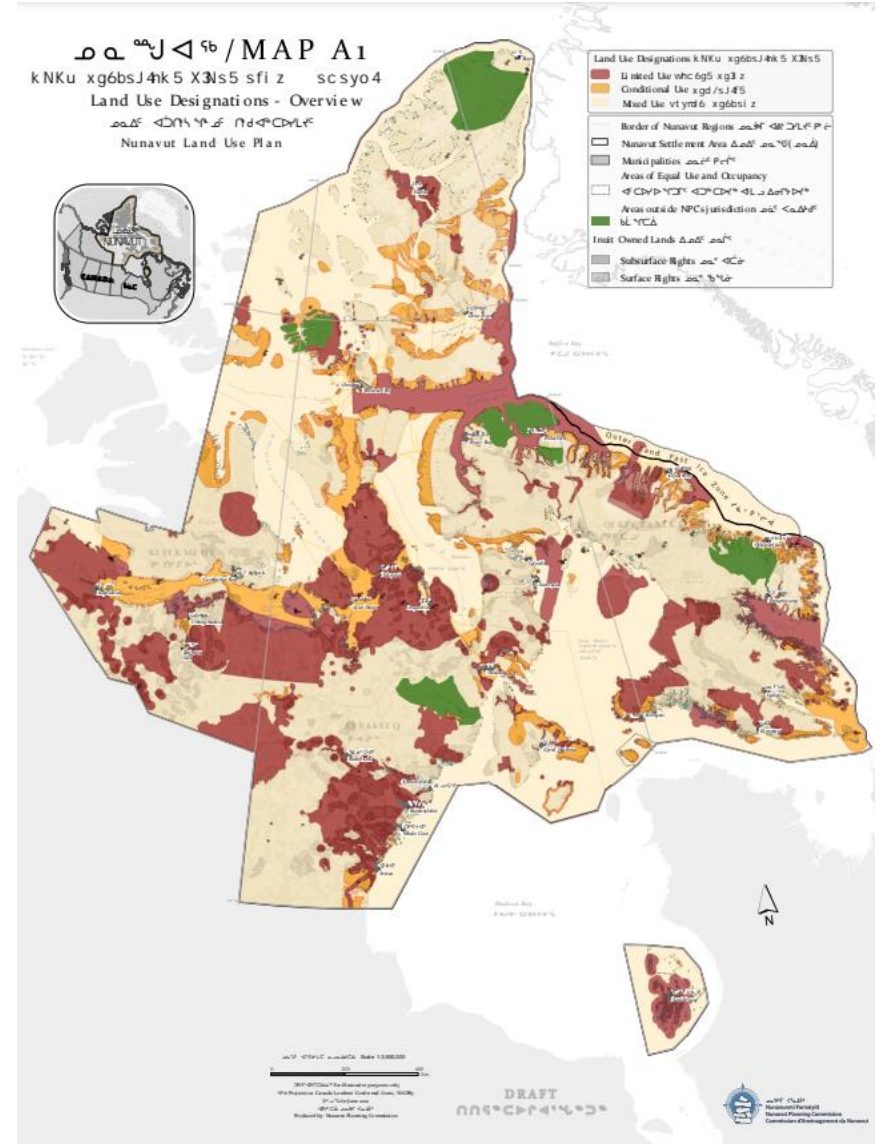

Nunavut Land Use Plan