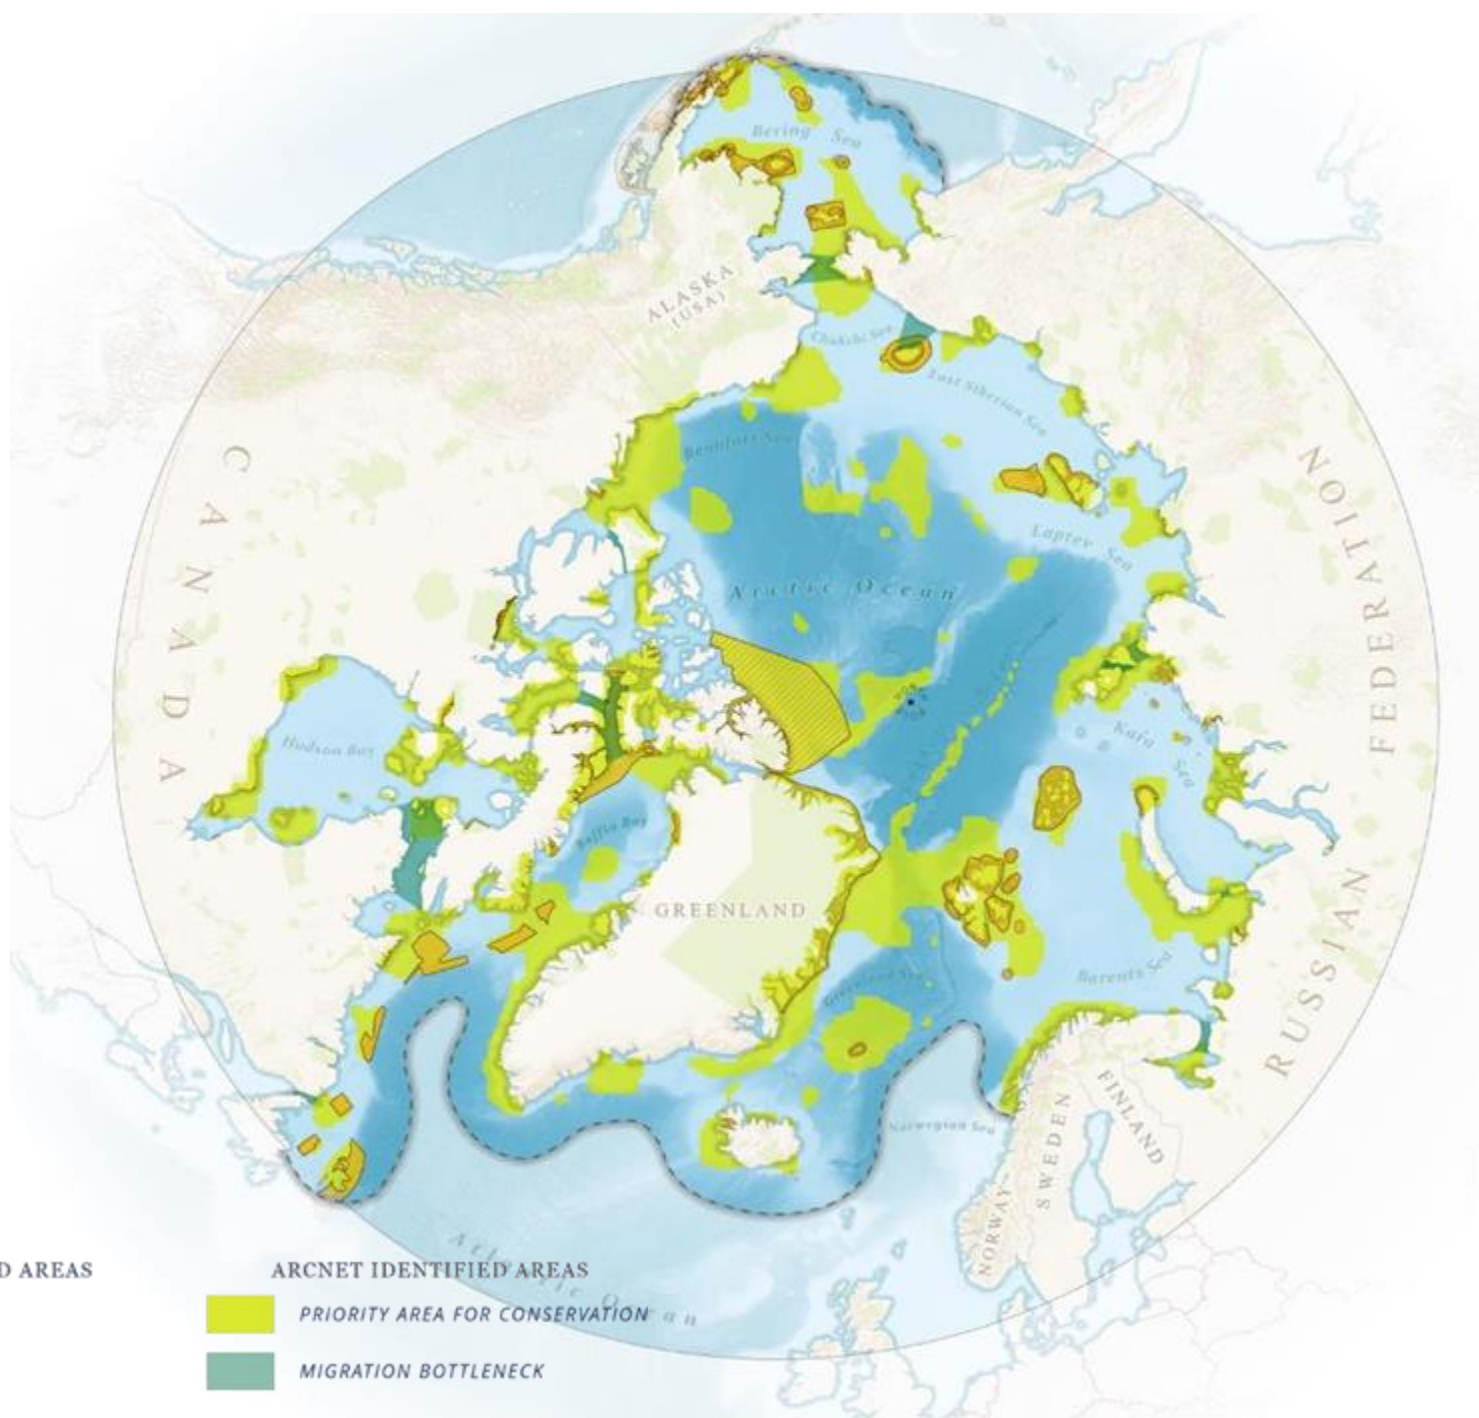

## Why this area?

- Polar bear denning areas
- Beluga summer habitat
- Bowhead summer habitat
- Narwhal summer habitat
- Walrus haulout sites
- Walrus winter habitat
- Hooded seal habitat
- Harp seal habitat
- Bearded seal habitat
- Ringed seal habitat
- Arctic char
- Important Bird Areas
- Several types of coastal and seafloor habitat

## Why this area?

- Narwhal winter habitat
- Hooded seal feeding area
- Harp seal feeding area
- Seabird hotspot
- Seafloor habitat

# ArcNet

An Arctic Ocean Network of  
Priority Areas for Conservation

[arcnetocean.org](http://arcnetocean.org)

## ArcNet MAP LEGEND

AN ARCTIC OCEAN NETWORK OF  
PRIORITY AREAS FOR CONSERVATION

ArcNet  
BOUNDARY

0 250 500 1,000 km