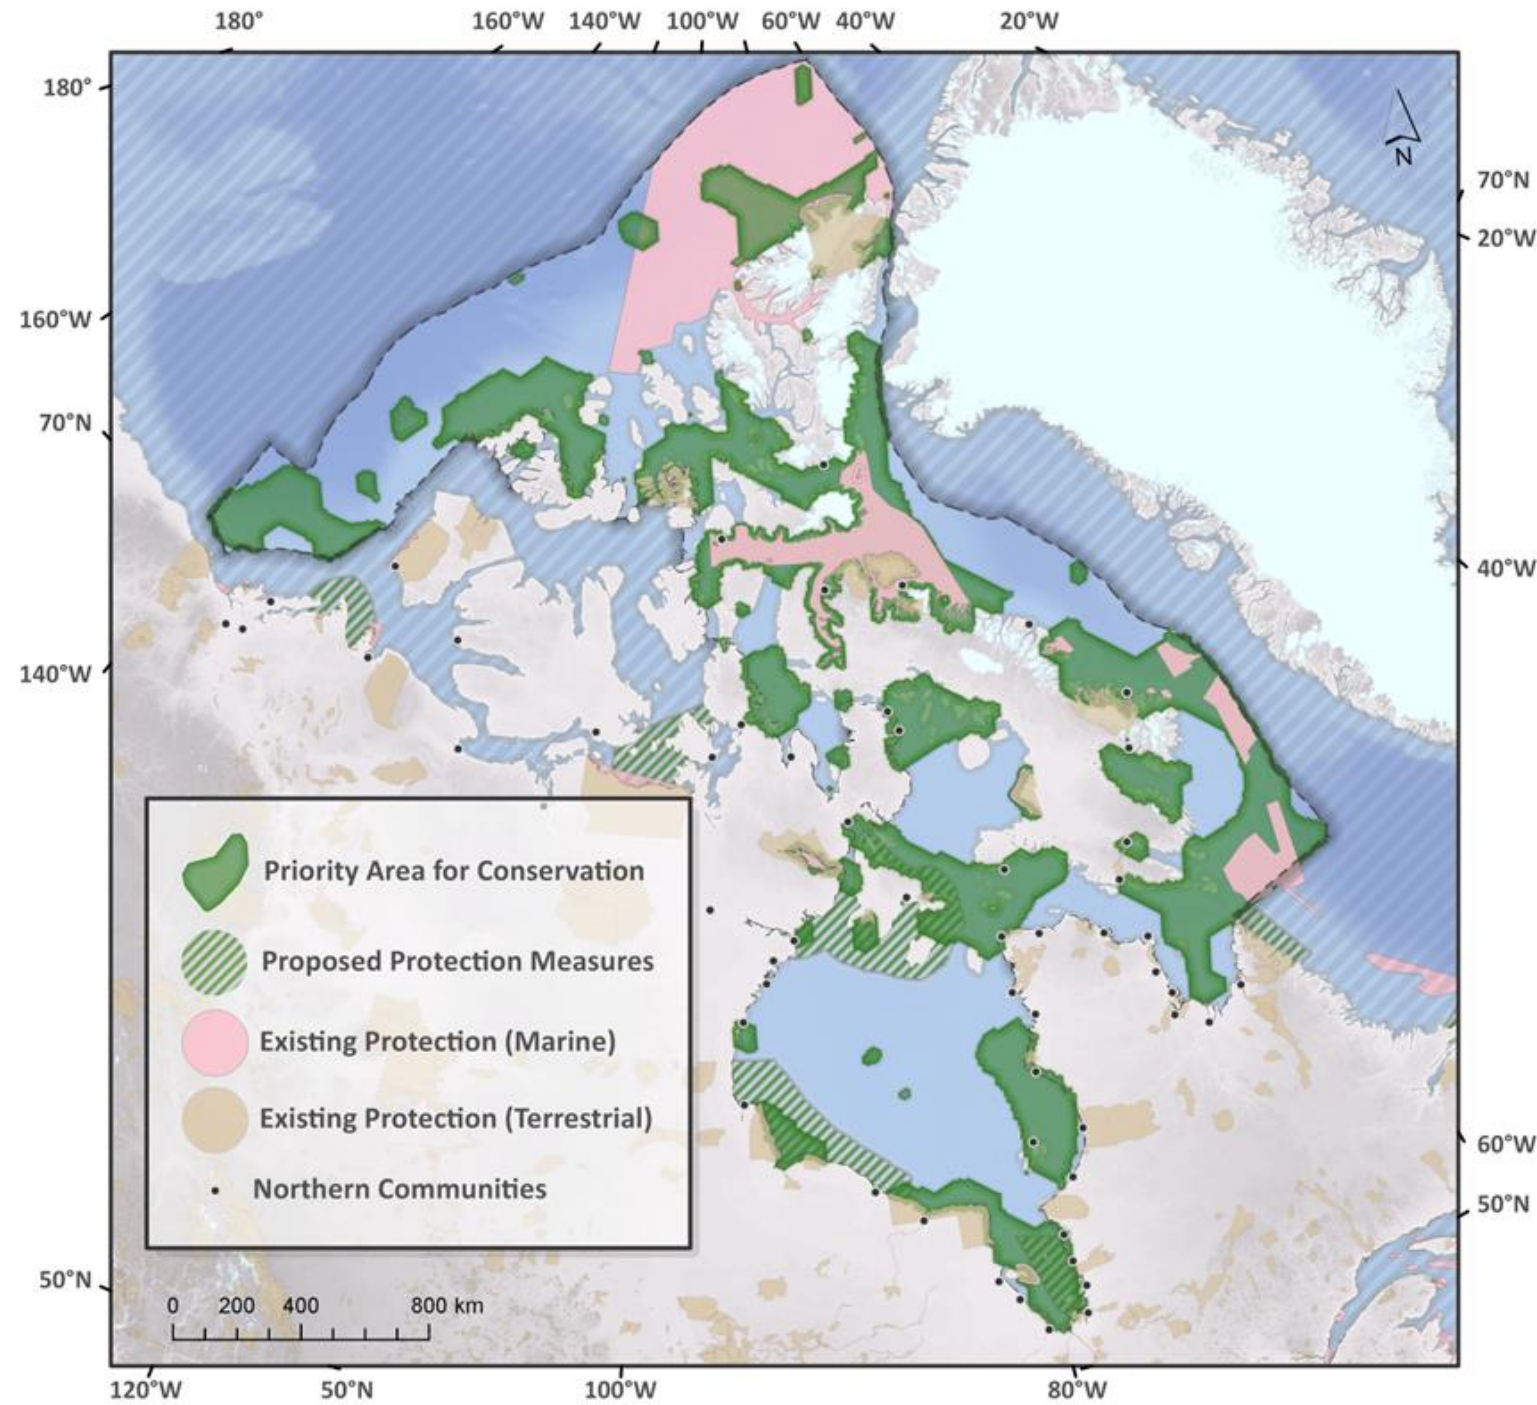

## ArcNet

An Arctic Ocean Network of Priority Areas for Conservation

## CanPAC:

Canadian Arctic Marine Priority Areas for Conservation

## Why this area?

- Polar bear denning areas
- Beluga summer habitat
- Bowhead summer habitat
- Narwhal summer habitat
- Walrus haulout sites
- Walrus winter habitat
- Hooded seal habitat
- Harp seal habitat
- Bearded seal habitat
- Ringed seal habitat
- Arctic char
- Important Bird Areas
- Several types of coastal and seafloor habitat

## Why this area?

- Narwhal winter habitat
- Hooded seal feeding area
- Harp seal feeding area
- Seabird hotspot
- Seafloor habitat