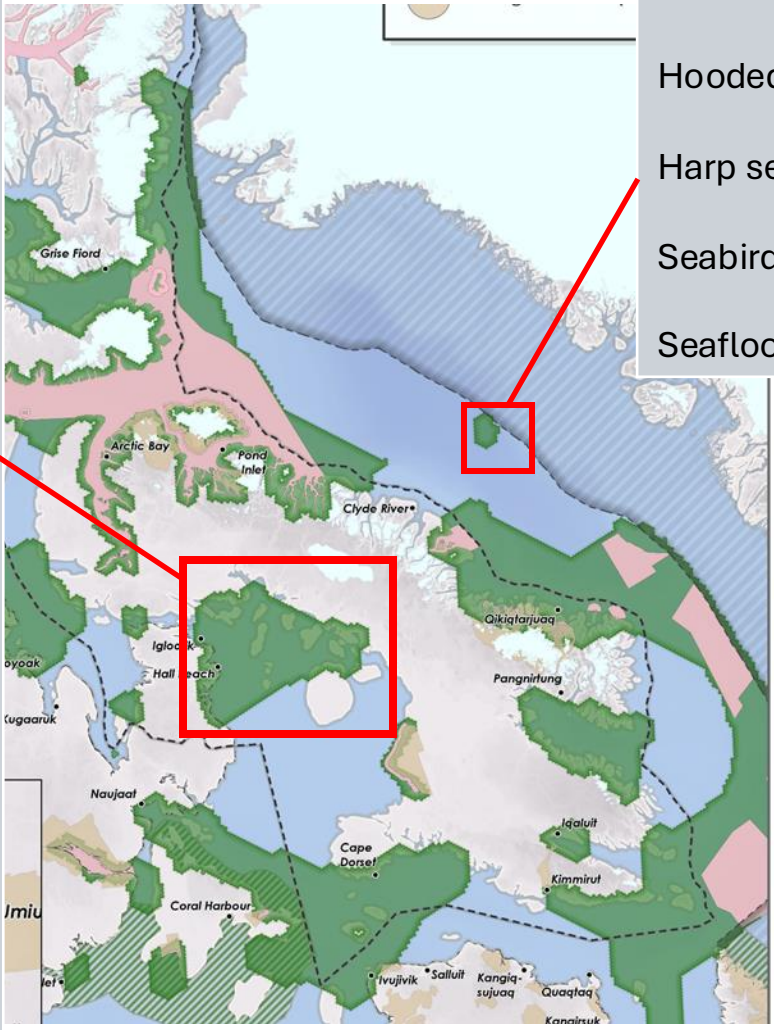

## CanPAC:

Canadian Arctic Marine Priority Areas for Conservation

# CanPAC:

Canadian Arctic Marine Priority Areas for Conservation

## Why this area?

- Polar bear denning areas
- Beluga summer habitat
- Bowhead summer habitat
- Narwhal summer habitat
- Walrus haulout sites
- Walrus winter habitat
- Hooded seal habitat
- Harp seal habitat
- Bearded seal habitat
- Ringed seal habitat
- Arctic char
- Important Bird Areas
- Several types of coastal and seafloor habitat

## Why this area?

- Narwhal winter habitat
- Hooded seal feeding area
- Harp seal feeding area
- Seabird hotspot
- Seafloor habitat