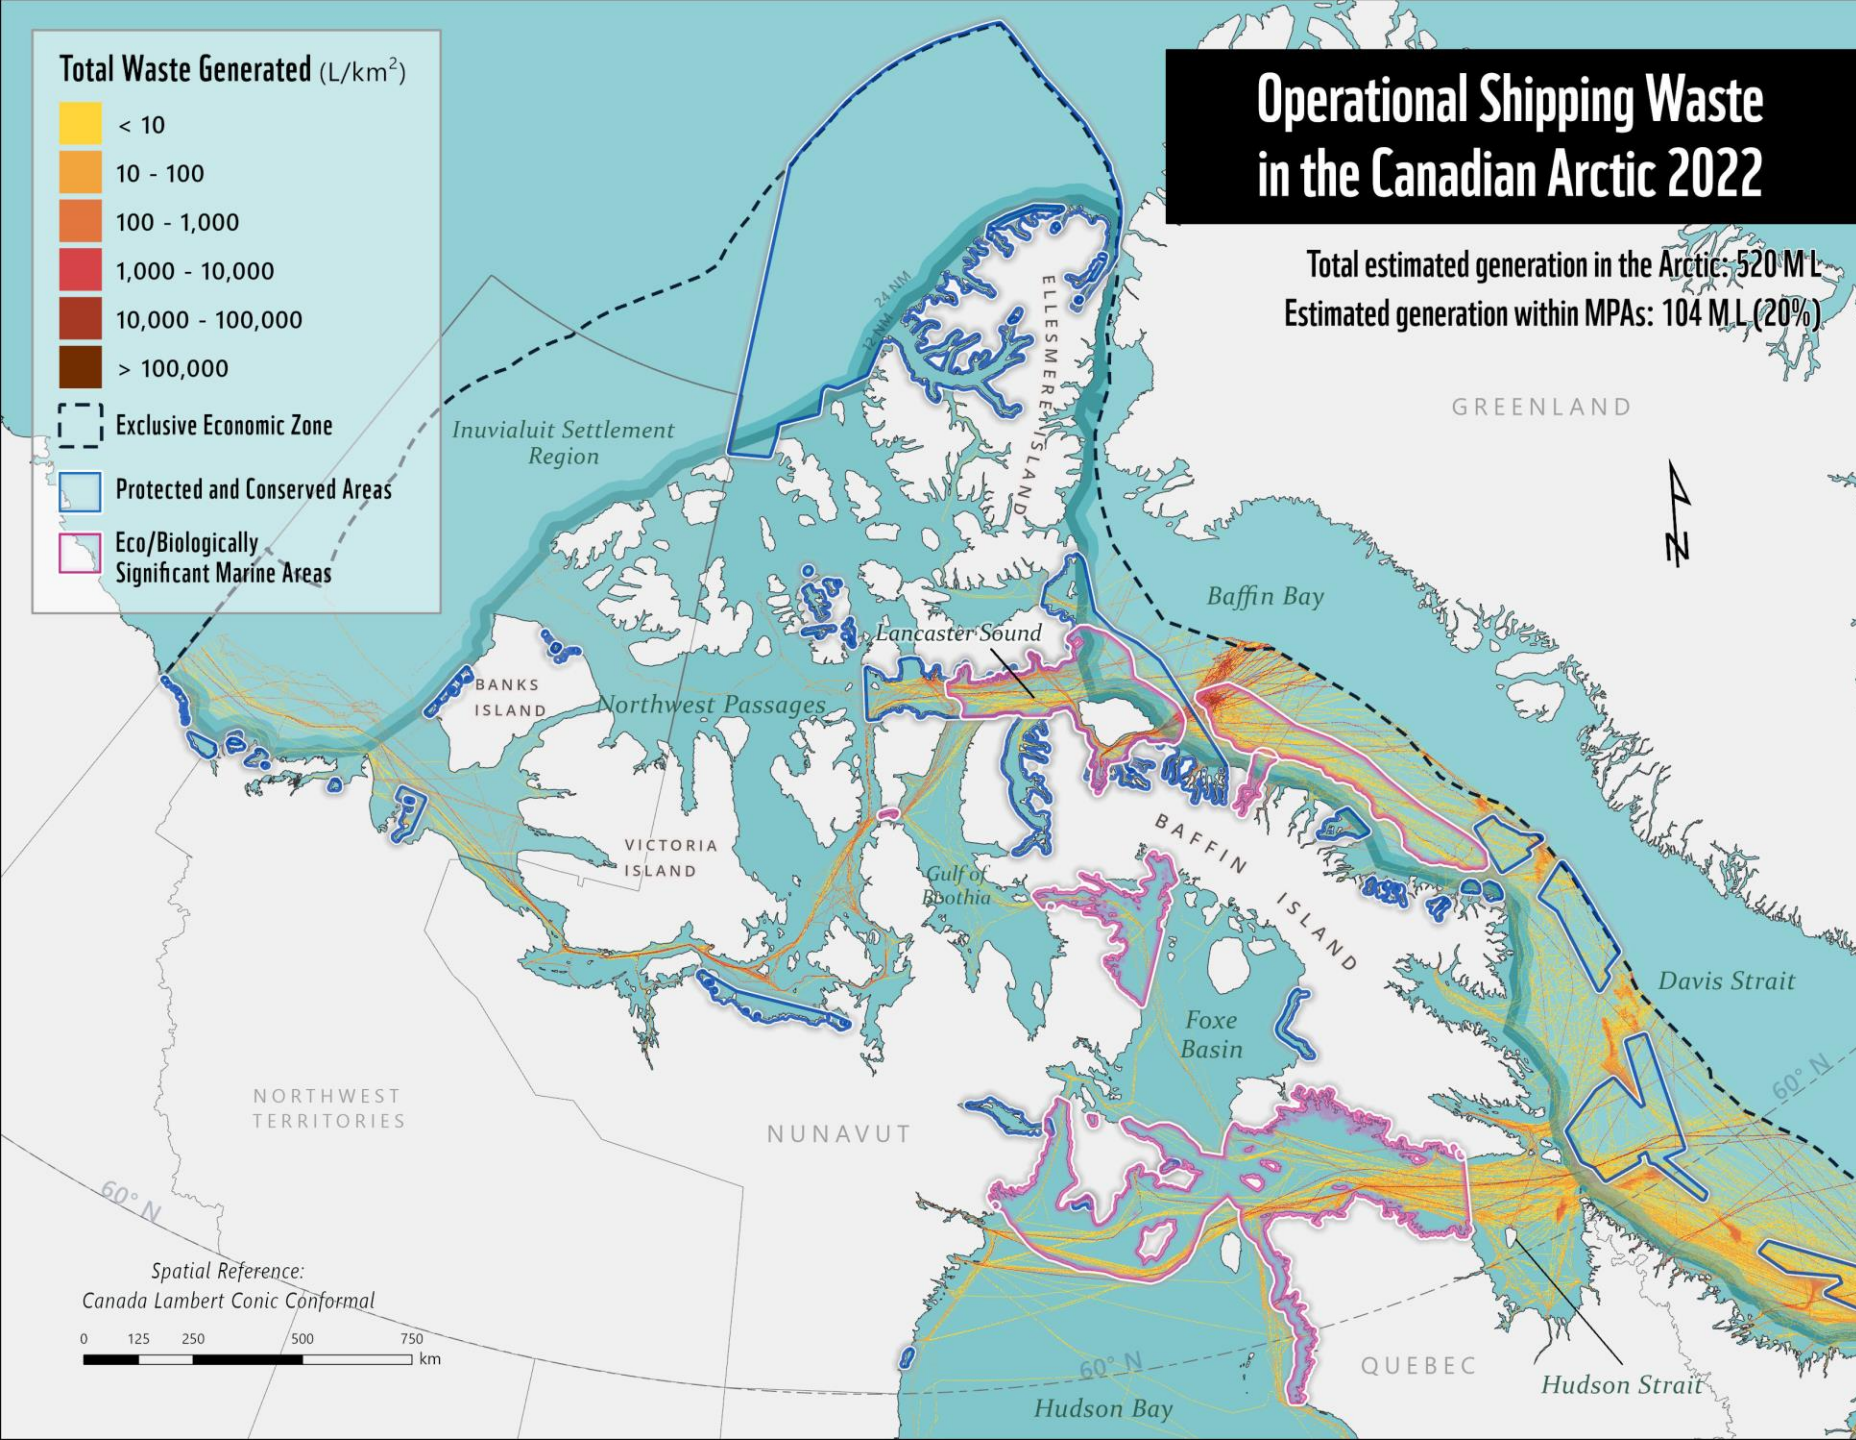

Total estimated generation in the Arctic: 520 ML
Estimated generation within MPAs: 104 ML (20%)