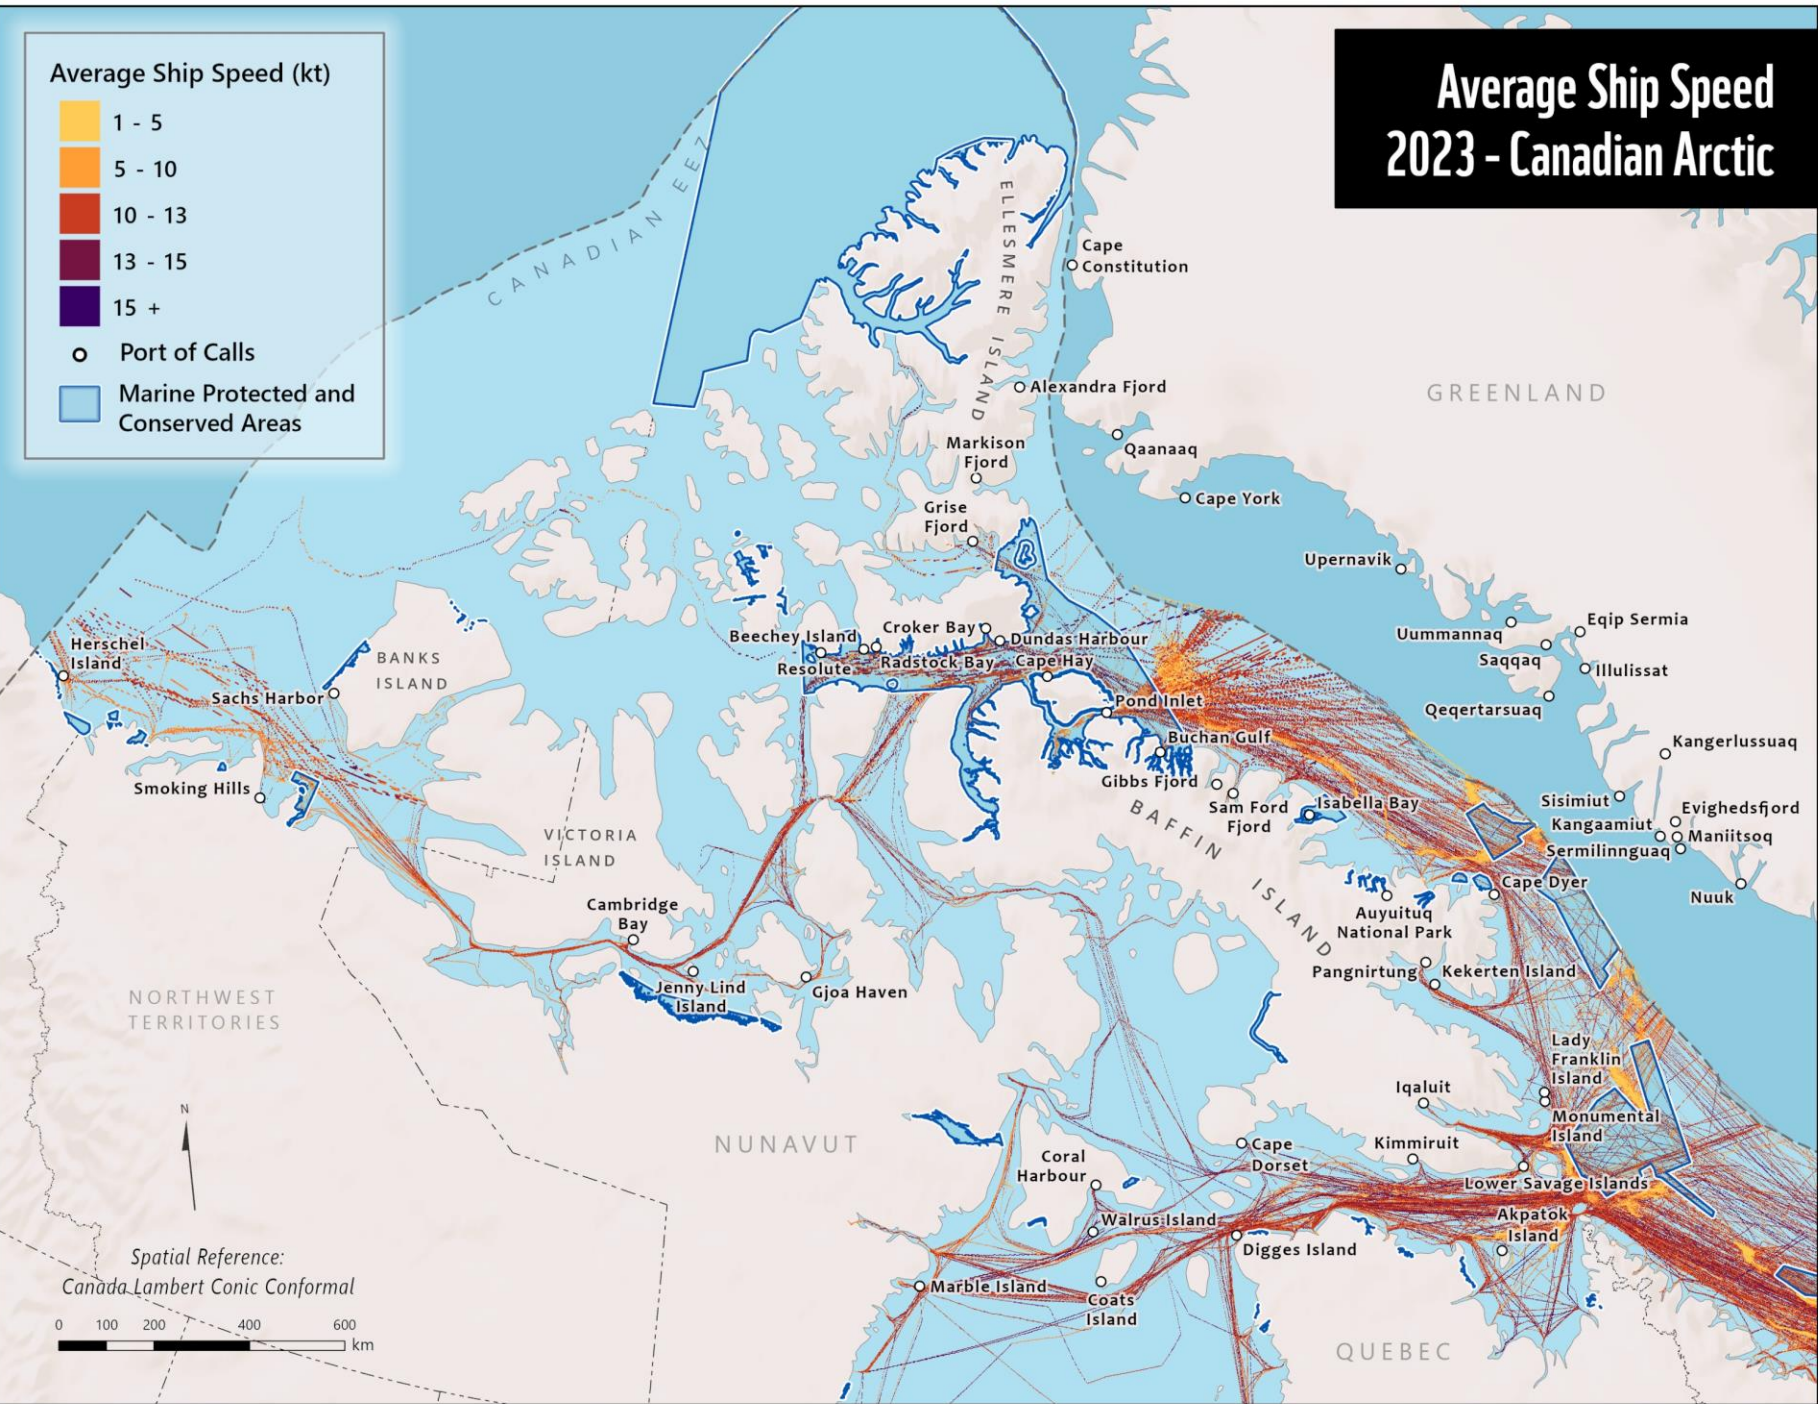

Average Ship Speed 2023 - Canadian Arctic

Average Ship Speed (kt)

- Port of Calls
- Marine Protected and Conserved Areas

Ship speeds in 2023 (WWF-Canada's National Vessel Speed Assessment, 2025, in press).