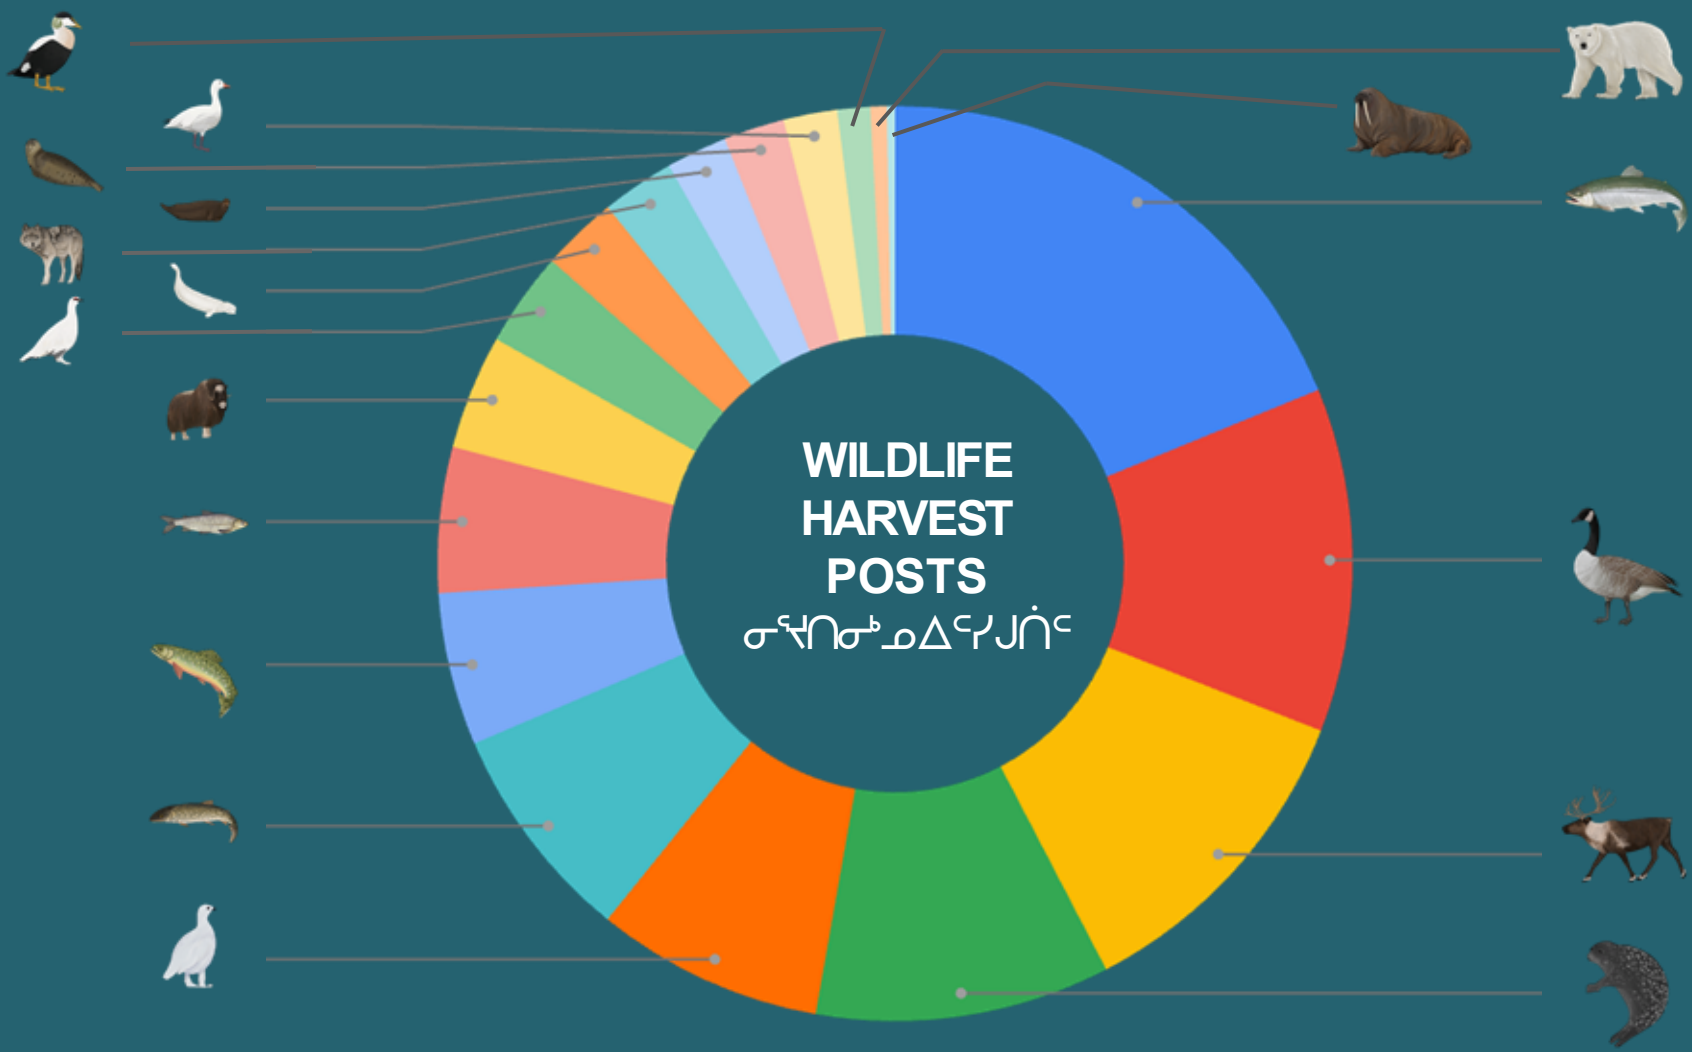

TOTAL KM

ጠቅላላ የሥጋ ስጦታ ስጦታ

138

PEOPLE TRAINED +
POSTING

ለማድረግ ስልጠናዎች ለማድረግ
ጠቅላላ የሥጋ ስጦታ

Exponential Increase in Posting in Recent Years

◁⁹ĊJσ◁σJ⁹⁹bΓ⁹σ▷_δ⁹ʻʻ◁⁹ʻLʻ⁹_δΔ∩C▷⁹ᵇᶜCᶜᶜ

Marine Invertebrates

ᑕᓃᐅᑦᑭᑦᑭᑦ

ᐱᐅᓂᑦᑭᑦᑭᑦᑭᑦᑭᑦ

Marine Mammals

ᑕᓄᐅᑦᑦᑦᑦᑦᑦᑦᑦ
ᑭᑦᑦᑦᑦᑦᑦᑦᑦᑦᑦ

Seabirds & Seaducks

ᑕᓄᐅᑦᑦᑦᑦᑦᑦᑦᑦᑦ

ᑎᑦᑦᑦᑦᑦᑦᑦᑦᑦᑦᑦᑦᑦ

Fish

ᐱᑦᑲᑦ

Bearded Seal $\Delta^b \nabla^b$

Ringed Seal $\Omega \Psi \Upsilon \Phi$

Common Eider ΓΝΕ

Polar Bear مہ

Nunavik Harvest Wheel ᓄᓐᓂᓐ ᓂᓐᓂᓐ ᓂᓐᓂᓐ ᓂᓐᓂᓐ ᓂᓐᓂᓐ ᓂᓐᓂᓐ ᓂᓐᓂᓐ ᓂᓐᓂᓐ

Amount of harvest in a week
 Size of circle corresponds to the share of the yearly harvest

The highest peak corresponds to the maximum **daily harvest** for that species in that year.

Nunavik Harvest

ᓄᓐᓂᓐ ᓂᓐᓂᓐ ᓂᓐᓂᓐ ᓂᓐᓂᓐ ᓂᓐᓂᓐ ᓂᓐᓂᓐ

The highest peak corresponds to the maximum **daily harvest** for that species in that year.