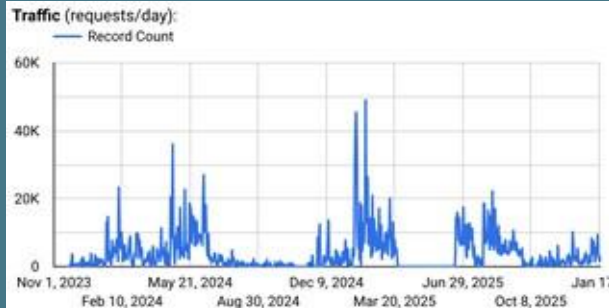

Land Use

⌂ ⌂ ⌂ ⌂

⌂ ⌂ ⌂ ⌂ ⌂ ⌂

Map Tile Requests

2.9 million

Nov 2023-January 2026

Map Layer	# of Tile Requests
Sentinel 2	1,762,508
Radar	621,510
SIKU Ice Map	248,440
Landsat 8/9	161,674
MODIS	85,672
Sentinel 3	83,198