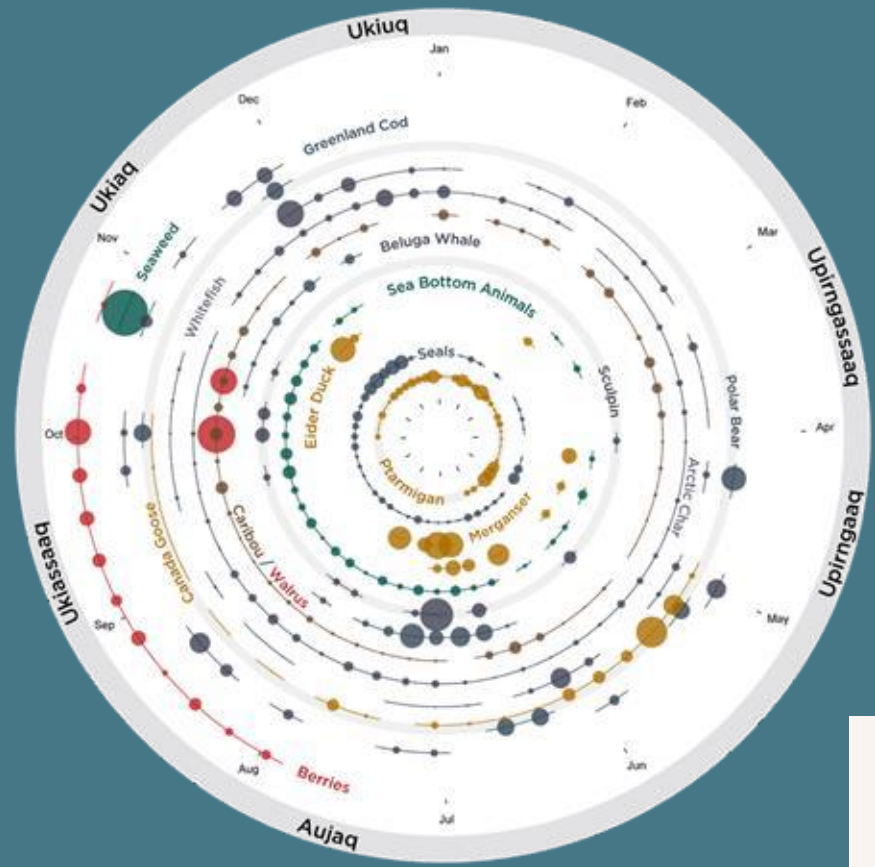

ᑕᓃᐅᑦᑭᑦᑭᑦ

ᐱᐅᓂᑦᑭᑦᑭᑦᑭᑦᑭᑦ

Marine Mammals

ᑕᓄᐅᑦᑦᑦᑦᑦᑦᑦᑦ
ᑭᑦᑦᑦᑦᑦᑦᑦᑦᑦᑦ

Seabirds & Seaducks

ᑕᓄᐅᑦᑦᑦᑦᑦᑦᑦᑦᑦ

ᑎᑦᑦᑦᑦᑦᑦᑦᑦᑦᑦᑦᑦᑦ

Fish

ᐱᑦᑲᑦ

Bearded Seal $\Delta^b \nabla^b$

Ringed Seal $\Omega \Psi \Upsilon \Phi$

Common Eider ΓΝΕ

Polar Bear مہ

Nunavik Harvest Wheel ᓄᓐᓂᓐ ᓂᓐᓂᓐ ᓂᓐᓂᓐ ᓂᓐᓂᓐ ᓂᓐᓂᓐ ᓂᓐᓂᓐ ᓂᓐᓂᓐ ᓂᓐᓂᓐ

Amount of harvest in a week
 Size of circle corresponds to the share of the yearly harvest

The highest peak corresponds to the maximum **daily harvest** for that species in that year.

Nunavik Harvest

ᓄᓐᓂᓐ ᓂᓐᓂᓐ ᓂᓐᓂᓐ ᓂᓐᓂᓐ ᓂᓐᓂᓐ ᓂᓐᓂᓐ

The highest peak corresponds to the maximum **daily harvest** for that species in that year.

Nunavik Harvest

ᓄᓚᑦᑲᑦᑲᑦᑲᑦᑲᑦᑲᑦᑲᑦᑲᑦ

The highest peak corresponds to the maximum **daily harvest** for that species in that year.

Nunavik Harvest

ᓄᓇᓴᑦᓴᑦᓴᑦᓴᑦᓴᑦᓴᑦ

Ice Observations

۲dΓ^bΔ<^∧Jr^۰σ^{۶b}

Dangerous Ice Posts