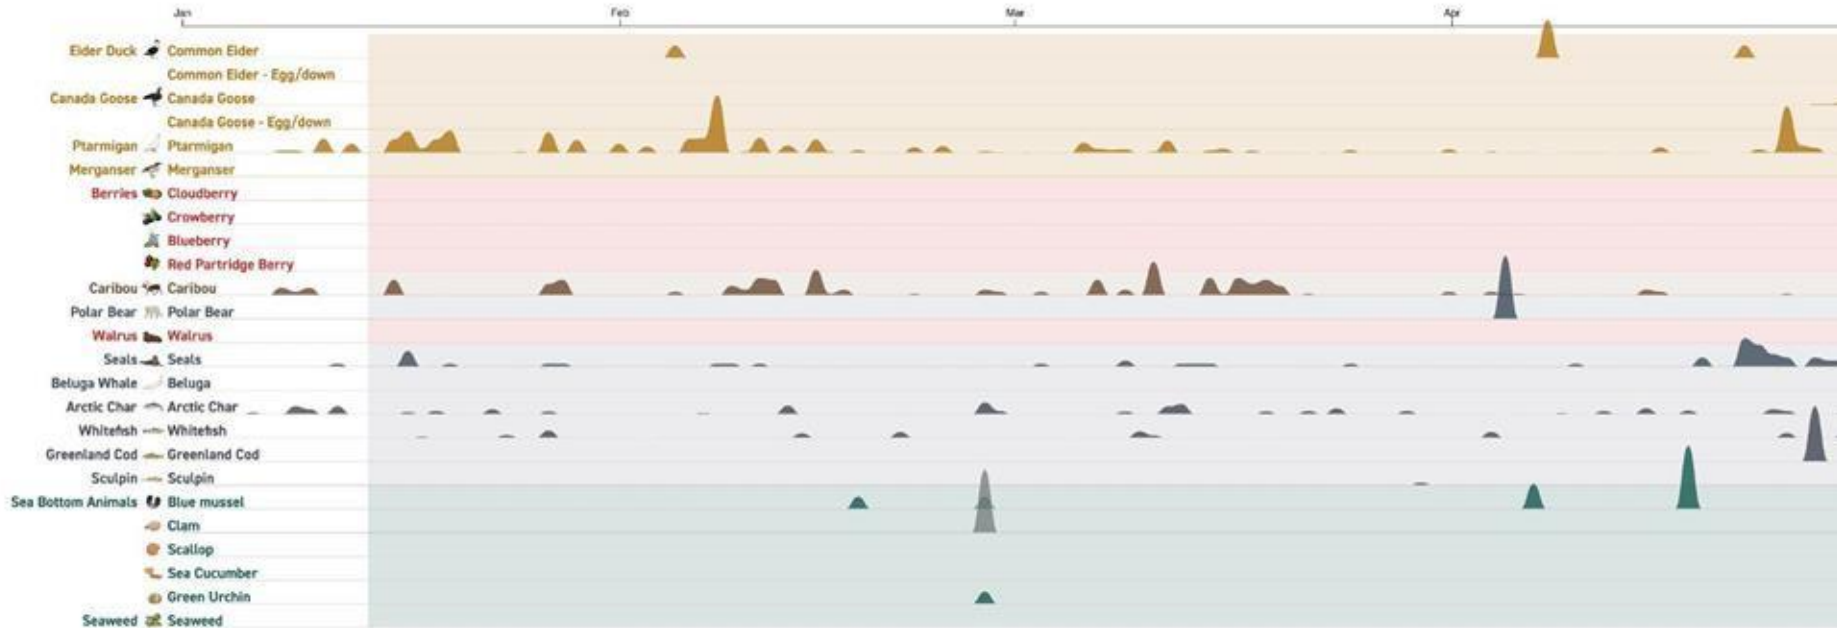

ᑕᓃᐅᑦᑭᑦᑭᑦ

ᐱᐅᓂᑦᑭᑦᑭᑦᑭᑦᑭᑦ

Marine Mammals

ᑕᓄᐅᑦᑦᑦᑦᑦᑦᑦᑦ
ᑭᑦᑦᑦᑦᑦᑦᑦᑦᑦᑦ

Seabirds & Seaducks

ᑕᓄᐅᑦᑦᑦᑦᑦᑦᑦᑦᑦ

ᑎᑦᑦᑦᑦᑦᑦᑦᑦᑦᑦᑦᑦᑦ

Fish

ᐱᑦᑲᑦ

Bearded Seal $\Delta^b \nabla^b$

Ringed Seal $\Omega \Psi \Upsilon \Phi$

Common Eider ΓΝΕ

Polar Bear مہ

Nunavik Harvest Wheel ᓄᓐᓂᓐ ᓂᓐᓂᓐ ᓂᓐᓂᓐ ᓂᓐᓂᓐ ᓂᓐᓂᓐ ᓂᓐᓂᓐ ᓂᓐᓂᓐ ᓂᓐᓂᓐ

Amount of harvest in a week
 Size of circle corresponds to the share of the yearly harvest

The highest peak corresponds to the maximum **daily harvest** for that species in that year.

Nunavik Harvest

ᓄᓐᓂᓐ ᓂᓐᓂᓐ ᓂᓐᓂᓐ ᓂᓐᓂᓐ ᓂᓐᓂᓐ ᓂᓐᓂᓐ

The highest peak corresponds to the maximum **daily harvest** for that species in that year.

Nunavik Harvest

ᓄᓚᑦᑲᑦᑲᑦᑲᑦᑲᑦᑲᑦᑲᑦᑲᑦ

The highest peak corresponds to the maximum **daily harvest** for that species in that year.

Nunavik Harvest

ᓄᓇᓴᑦᓴᑦᓴᑦᓴᑦᓴᑦᓴᑦ

Ice Observations

۲dΓ^bΔ<^∧Jr^۰σ^{۶b}

Dangerous Ice Posts