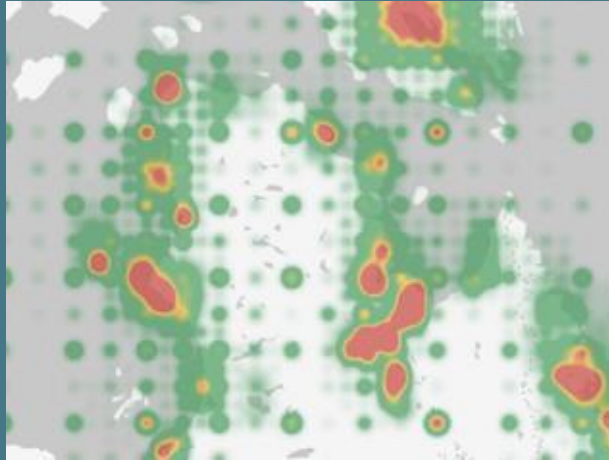

Land Use

⌂ ⌂ ⌂ ⌂

⌂ ⌂ ⌂ ⌂ ⌂ ⌂

Map Tile Requests

2.9 million

Nov 2023-January 2026

Map Layer	# of Tile Requests
Sentinel 2	1,762,508
Radar	621,510
SIKU Ice Map	248,440
Landsat 8/9	161,674
MODIS	85,672
Sentinel 3	83,198