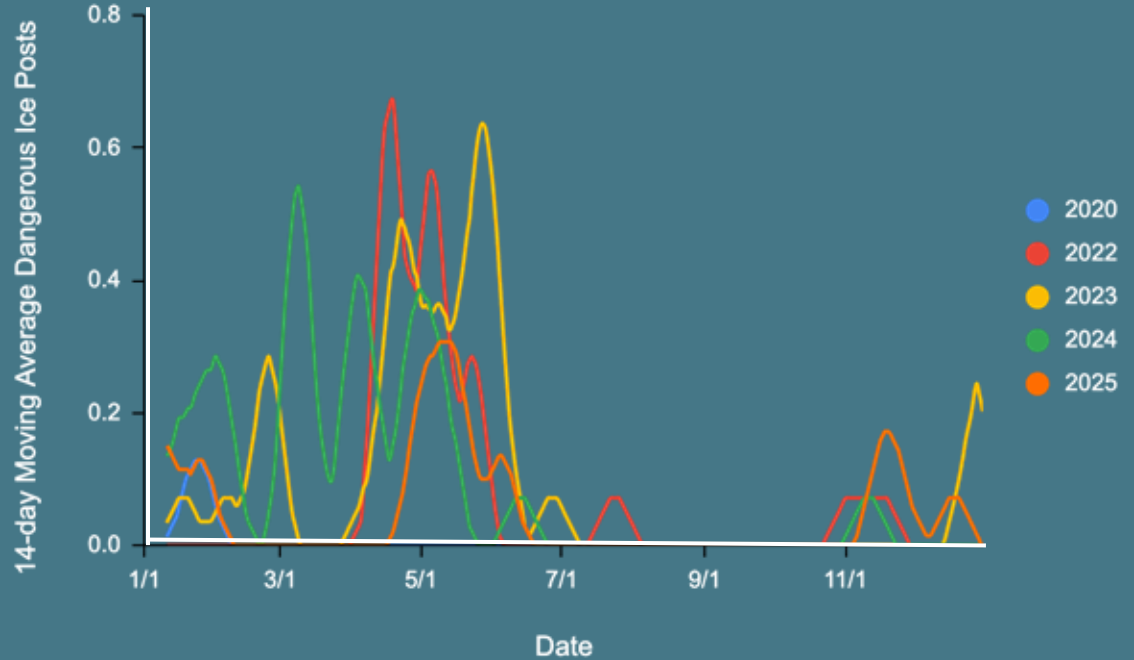

The highest peak corresponds to the maximum **daily harvest** for that species in that year.

Nunavik Harvest

ᓄᓐᓂᓐ ᓂᓐᓂᓐ ᓂᓐᓂᓐ ᓂᓐᓂᓐ ᓂᓐᓂᓐ ᓂᓐᓂᓐ

The highest peak corresponds to the maximum **daily harvest** for that species in that year.

Nunavik Harvest

ᓄᓚᑦᑲᑦᑲᑦᑲᑦᑲᑦᑲᑦᑲᑦᑲᑦ

The highest peak corresponds to the maximum **daily harvest** for that species in that year.

Nunavik Harvest

ᓄᓇᓴᑦᓴᑦᓴᑦᓴᑦᓴᑦᓴᑦ

Ice Observations

۲dΓ^bΔ<^∧Jr^۰σ^{۶b}

Dangerous Ice Posts