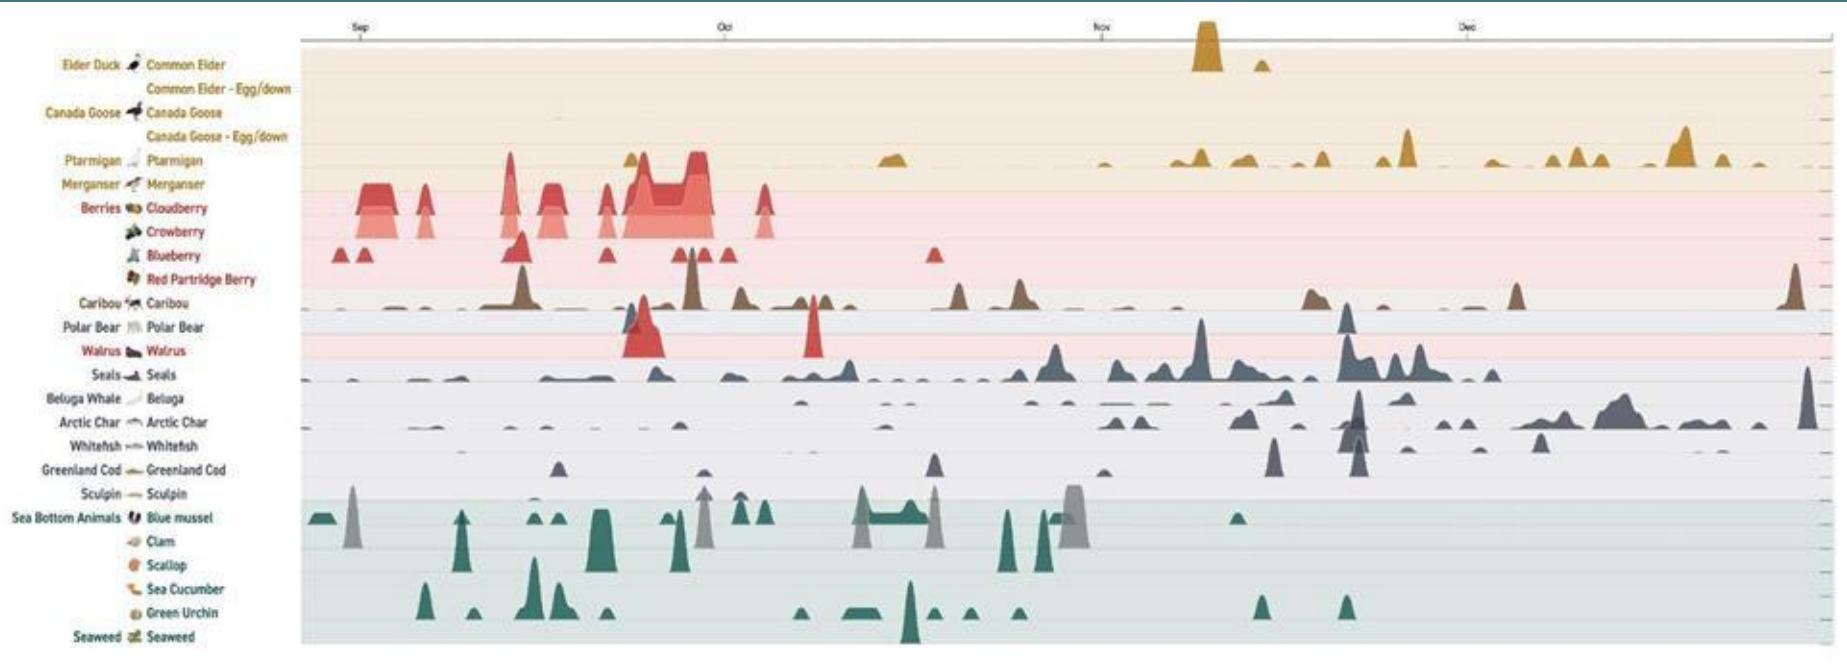

The highest peak corresponds to the maximum **daily harvest** for that species in that year.

Nunavik Harvest

ᓄᓐᓂᓐ ᓂᓐᓂᓐ ᓂᓐᓂᓐ ᓂᓐᓂᓐ ᓂᓐᓂᓐ ᓂᓐᓂᓐ

The highest peak corresponds to the maximum **daily harvest** for that species in that year.

Nunavik Harvest

ᓄᓚᑦᑲᑦᑲᑦᑲᑦᑲᑦᑲᑦᑲᑦᑲᑦ

The highest peak corresponds to the maximum **daily harvest** for that species in that year.

Nunavik Harvest

ᓄᓇᓴᑦᓴᑦᓴᑦᓴᑦᓴᑦᓴᑦ

Ice Observations

۲dΓ^bΔ<^∧Jr^۰σ^{۶b}

Dangerous Ice Posts