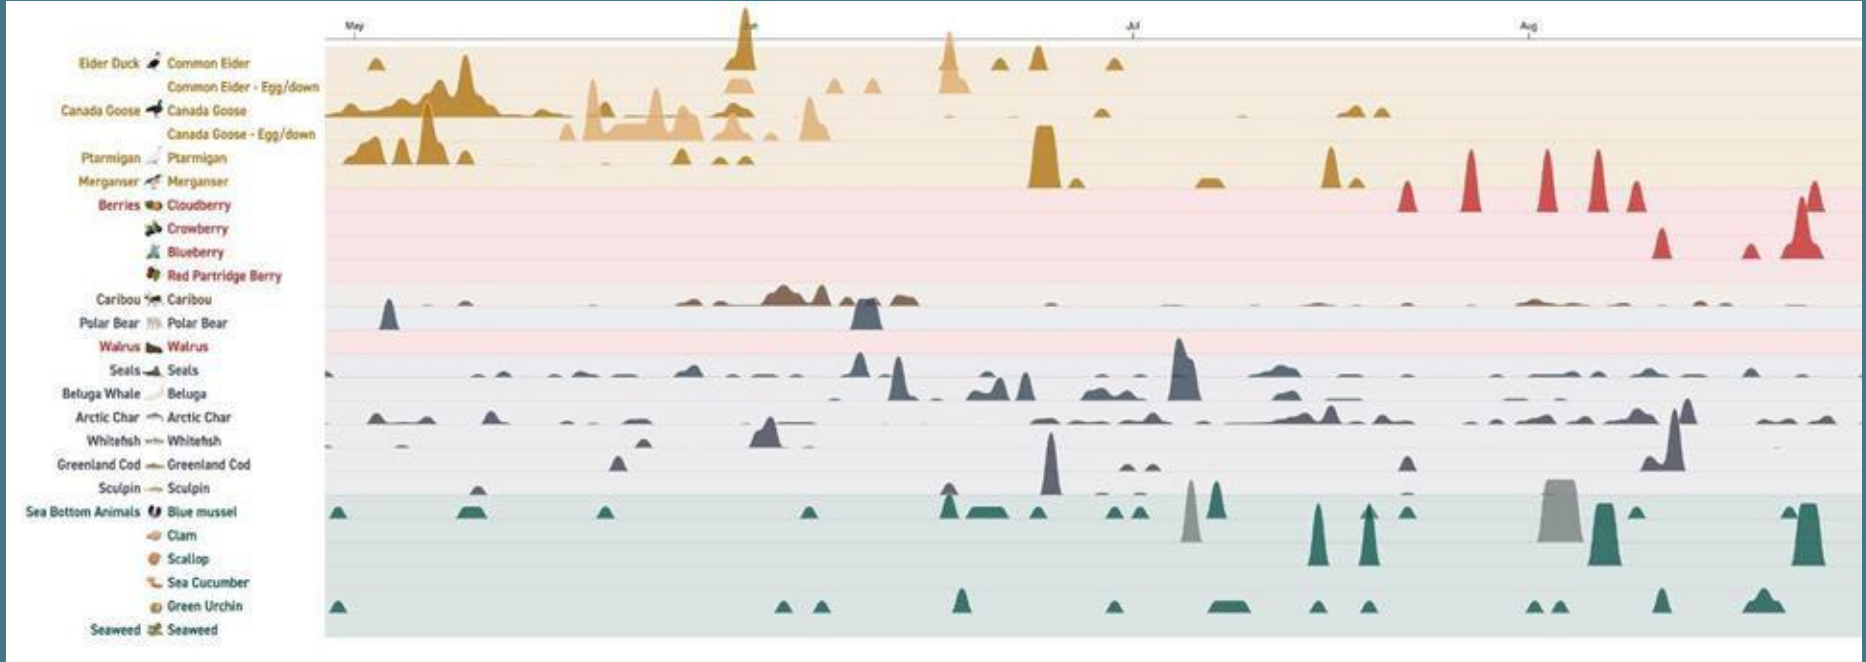

ᐱᑦᑲᑦ

Bearded Seal $\Delta^b \nabla^b$

Ringed Seal $\Omega \Psi \Upsilon \Phi$

Common Eider ΓΝΕ

Polar Bear مہ

Nunavik Harvest Wheel ᓄᓐᓂᓐ ᓂᓐᓂᓐ ᓂᓐᓂᓐ ᓂᓐᓂᓐ ᓂᓐᓂᓐ ᓂᓐᓂᓐ ᓂᓐᓂᓐ ᓂᓐᓂᓐ

Amount of harvest in a week
 Size of circle corresponds to the share of the yearly harvest

The highest peak corresponds to the maximum **daily harvest** for that species in that year.

Nunavik Harvest

ᓄᓐᓂᓐ ᓂᓐᓂᓐ ᓂᓐᓂᓐ ᓂᓐᓂᓐ ᓂᓐᓂᓐ ᓂᓐᓂᓐ

The highest peak corresponds to the maximum **daily harvest** for that species in that year.

Nunavik Harvest

ᓄᓚᑦᑲᑦᑲᑦᑲᑦᑲᑦᑲᑦᑲᑦᑲᑦ

The highest peak corresponds to the maximum **daily harvest** for that species in that year.

Nunavik Harvest

ᓄᓇᓴᑦᓴᑦᓴᑦᓴᑦᓴᑦᓴᑦ

Ice Observations

۲dΓ^bΔ<^∧Jr^۰σ^{۶b}

Dangerous Ice Posts