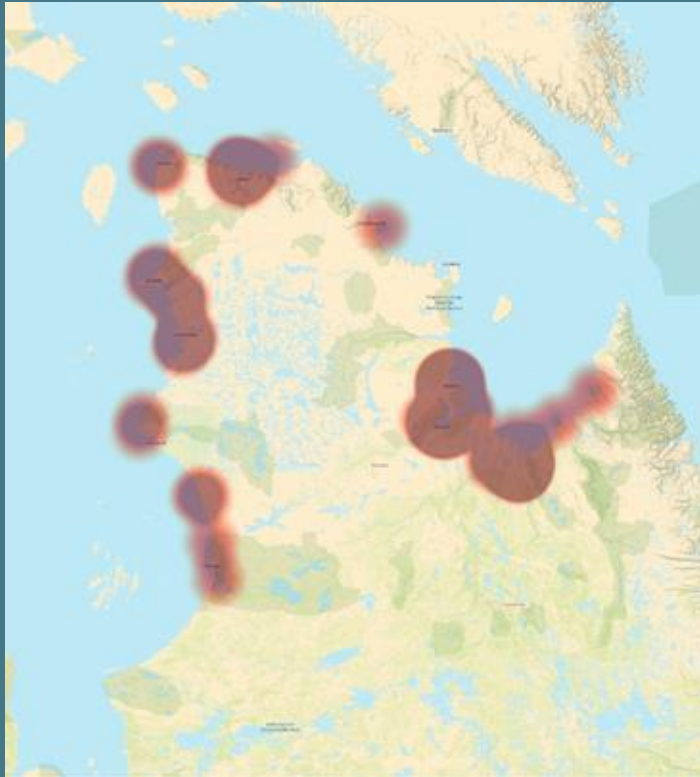

ᑕᓃᐅᑦᑭᑦᑭᑦ

ᐱᐅᓂᑦᑭᑦᑭᑦᑭᑦᑭᑦ

Marine Mammals

ᑕᓄᐅᑦᑦᑦᑦᑦᑦᑦᑦ
ᑭᑦᑦᑦᑦᑦᑦᑦᑦᑦᑦ

Seabirds & Seaducks

ᑕᓄᐅᑦᑦᑦᑦᑦᑦᑦᑦᑦ

ᑎᑦᑦᑦᑦᑦᑦᑦᑦᑦᑦᑦᑦᑦ

Fish

ᐱᑦᑲᑦ

Bearded Seal $\Delta^b \nabla^b$

Ringed Seal $\Omega \Psi \Upsilon \Phi$

Common Eider ΓΝΕ

Polar Bear مہ

Nunavik Harvest Wheel ᓄᓐᓂᓐ ᓂᓐᓂᓐ ᓂᓐᓂᓐ ᓂᓐᓂᓐ ᓂᓐᓂᓐ ᓂᓐᓂᓐ ᓂᓐᓂᓐ ᓂᓐᓂᓐ

Amount of harvest in a week
 Size of circle corresponds to the share of the yearly harvest

The highest peak corresponds to the maximum **daily harvest** for that species in that year.

Nunavik Harvest

ᓄᓐᓂᓐ ᓂᓐᓂᓐ ᓂᓐᓂᓐ ᓂᓐᓂᓐ ᓂᓐᓂᓐ ᓂᓐᓂᓐ

The highest peak corresponds to the maximum **daily harvest** for that species in that year.