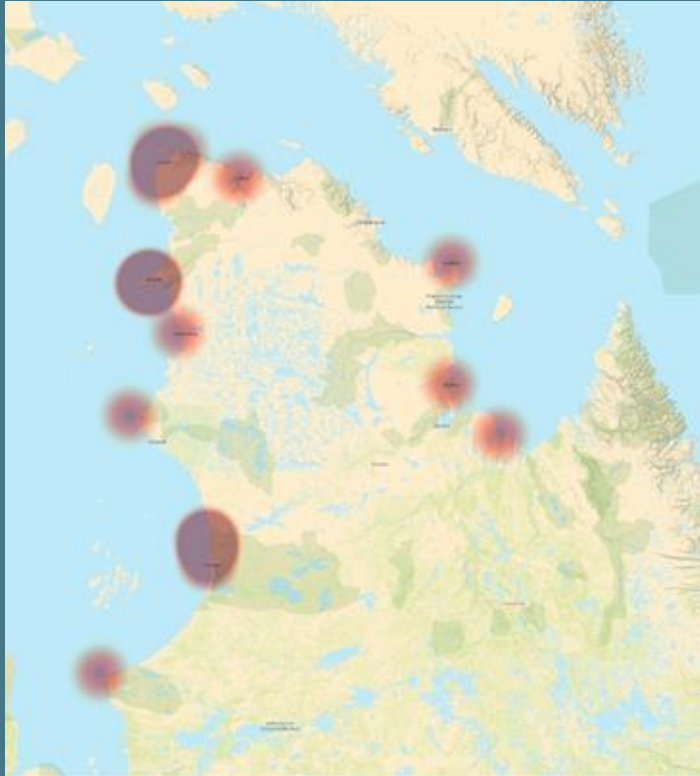

ᑕᓃᐅᑦᑭᑦᑭᑦ

ᐱᐅᓂᑦᑭᑦᑭᑦᑭᑦᑭᑦ

Marine Mammals

ᑕᓄᐅᑦᑦᑦᑦᑦᑦᑦᑦ
ᑭᑦᑦᑦᑦᑦᑦᑦᑦᑦᑦ

Seabirds & Seaducks

ᑕᓄᐅᑦᑦᑦᑦᑦᑦᑦᑦᑦ

ᑎᑦᑦᑦᑦᑦᑦᑦᑦᑦᑦᑦᑦᑦ

Fish

ᐱᑦᑲᑦ

Bearded Seal $\Delta^b \nabla^b$

Ringed Seal $\Omega \Psi \Upsilon \Phi$

Common Eider ΓΝΕ

Polar Bear مہ

Nunavik Harvest Wheel ᓄᓐᓂᓐ ᓂᓐᓂᓐ ᓂᓐᓂᓐ ᓂᓐᓂᓐ ᓂᓐᓂᓐ ᓂᓐᓂᓐ ᓂᓐᓂᓐ ᓂᓐᓂᓐ

Amount of harvest in a week
 Size of circle corresponds to the share of the yearly harvest

The highest peak corresponds to the maximum **daily harvest** for that species in that year.

Nunavik Harvest

ᓄᓐᓂᓐ ᓂᓐᓂᓐ ᓂᓐᓂᓐ ᓂᓐᓂᓐ ᓂᓐᓂᓐ ᓂᓐᓂᓐ

The highest peak corresponds to the maximum **daily harvest** for that species in that year.