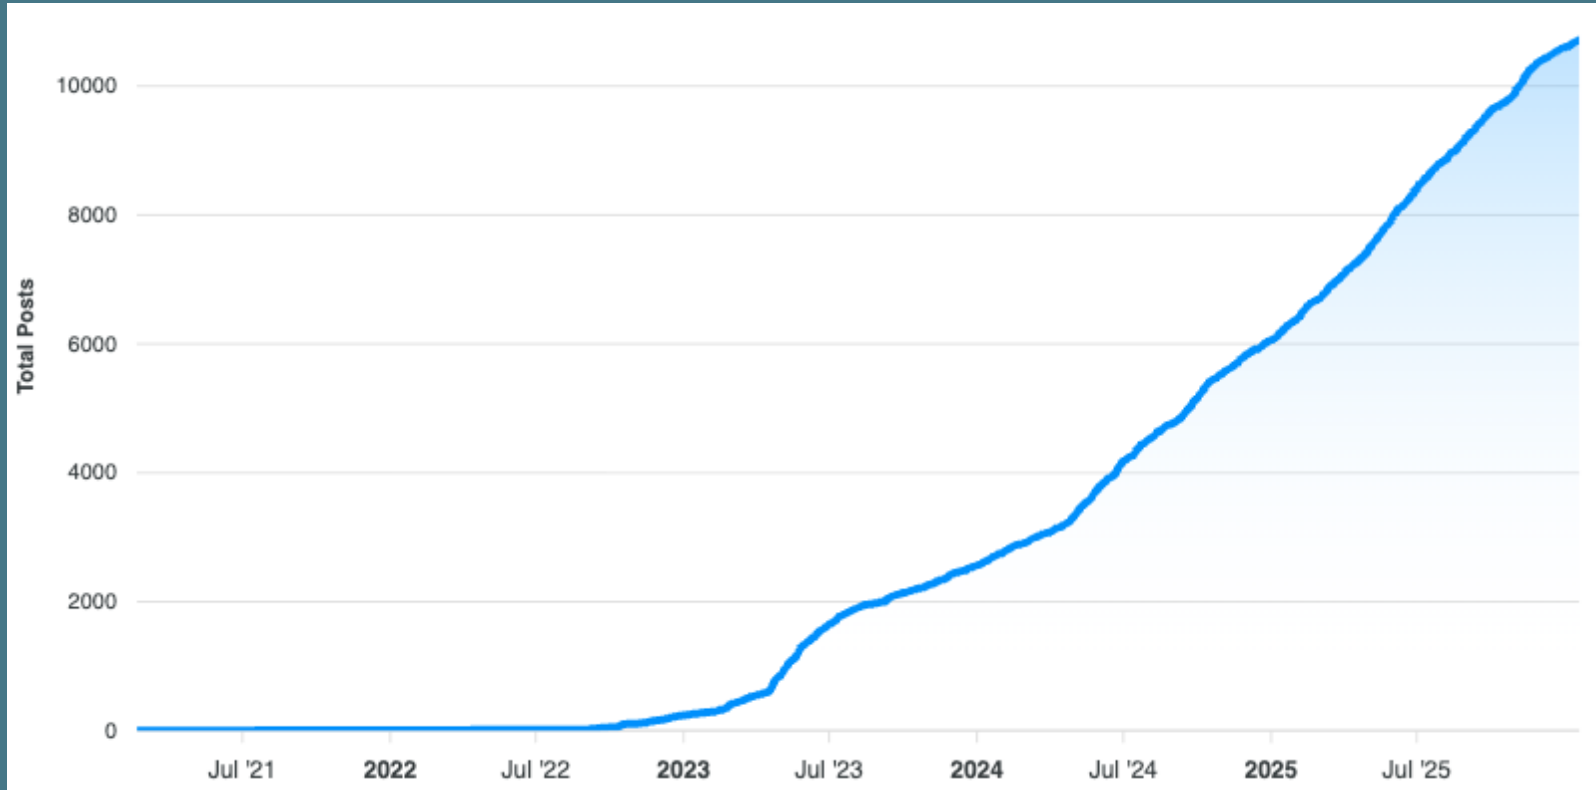

ᐱᑎᕐᕐᕐᕐᕐᕐ ᐱᑎᕐᕐᕐᕐᕐᕐ

10,710

POSTS MADE

ክፍለ-ገጽ ላይ ስልጠናዎች ለማድረግ

4539

TOTAL TRIPS

ጠቅላላ ጉዞዎች

324,620

TOTAL KM

ጠቅላላ የሥጋ ስጦታ ስጦታ

138

PEOPLE TRAINED +
POSTING

ለማድረግ ስልጠናዎች ለማድረግ
ጠቅላላ የሥጋ ስጦታ

Exponential Increase in Posting in Recent Years

◁⁹ĊJσ◁σJ⁹⁹bΓ⁹σ▷_δ⁹ʻʻ◁⁹ʻLʻ⁹_δΔ∩C▷⁹ᵇᶜCᶜᶜ

Marine Invertebrates