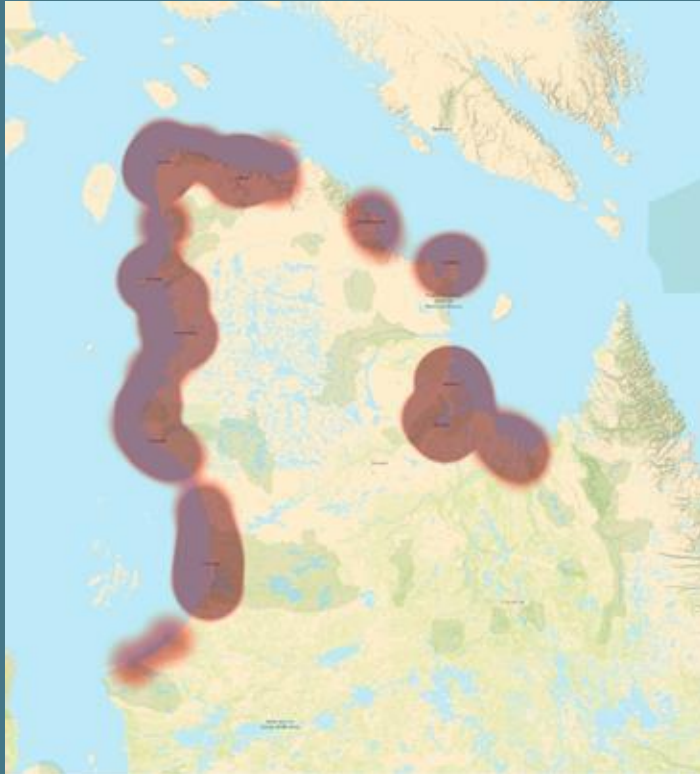

ᑕᓃᐅᑦᑭᑦᑭᑦ

ᐱᐅᓂᑦᑭᑦᑭᑦᑭᑦᑭᑦ

Marine Mammals

ᑕᓄᐅᑦᑦᑦᑦᑦᑦᑦᑦ
ᑭᑦᑦᑦᑦᑦᑦᑦᑦᑦᑦ

Seabirds & Seaducks

ᑕᓄᐅᑦᑦᑦᑦᑦᑦᑦᑦᑦ

ᑎᑦᑦᑦᑦᑦᑦᑦᑦᑦᑦᑦᑦᑦ

Fish

ᐱᑦᑲᑦ

Bearded Seal $\Delta^b \nabla^b$

Ringed Seal $\Omega \Psi \Upsilon \Phi$

Common Eider ΓΝΕ

Polar Bear مہ

Nunavik Harvest Wheel ᓄᓐᓂᓐ ᓂᓐᓂᓐ ᓂᓐᓂᓐ ᓂᓐᓂᓐ ᓂᓐᓂᓐ ᓂᓐᓂᓐ ᓂᓐᓂᓐ ᓂᓐᓂᓐ

Amount of harvest in a week
 Size of circle corresponds to the share of the yearly harvest

The highest peak corresponds to the maximum **daily harvest** for that species in that year.

Nunavik Harvest

ᓄᓐᓂᓐ ᓂᓐᓂᓐ ᓂᓐᓂᓐ ᓂᓐᓂᓐ ᓂᓐᓂᓐ ᓂᓐᓂᓐ

The highest peak corresponds to the maximum **daily harvest** for that species in that year.