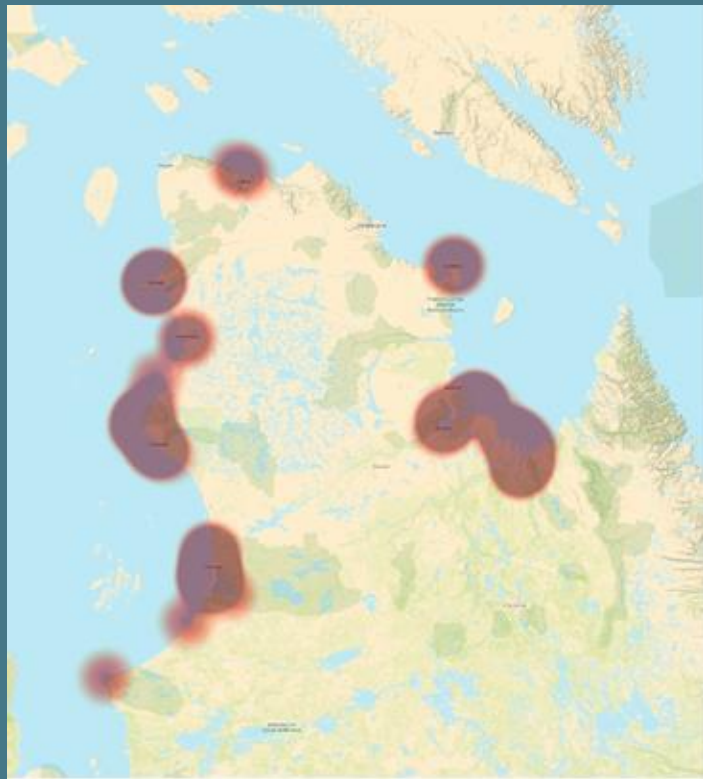

ᑕᓃᐅᑦᑭᑦᑭᑦ

ᐱᐅᓂᑦᑭᑦᑭᑦᑭᑦᑭᑦ

Marine Mammals

ᑕᓄᐅᑦᑦᑦᑦᑦᑦᑦᑦ
ᑭᑦᑦᑦᑦᑦᑦᑦᑦᑦᑦ

Seabirds & Seaducks

ᑕᓄᐅᑦᑦᑦᑦᑦᑦᑦᑦᑦ

ᑎᑦᑦᑦᑦᑦᑦᑦᑦᑦᑦᑦᑦᑦ

Fish

ᐱᑦᑲᑦ

Bearded Seal $\Delta^b \nabla^b$

Ringed Seal $\Omega \Psi \Upsilon \Phi$

Common Eider ΓΝΕ

Polar Bear مہ

Nunavik Harvest Wheel ᓄᓐᓂᓐ ᓂᓐᓂᓐ ᓂᓐᓂᓐ ᓂᓐᓂᓐ ᓂᓐᓂᓐ ᓂᓐᓂᓐ ᓂᓐᓂᓐ ᓂᓐᓂᓐ

Amount of harvest in a week
 Size of circle corresponds to the share of the yearly harvest

The highest peak corresponds to the maximum **daily harvest** for that species in that year.

Nunavik Harvest

ᓄᓐᓂᓐ ᓂᓐᓂᓐ ᓂᓐᓂᓐ ᓂᓐᓂᓐ ᓂᓐᓂᓐ ᓂᓐᓂᓐ

The highest peak corresponds to the maximum **daily harvest** for that species in that year.